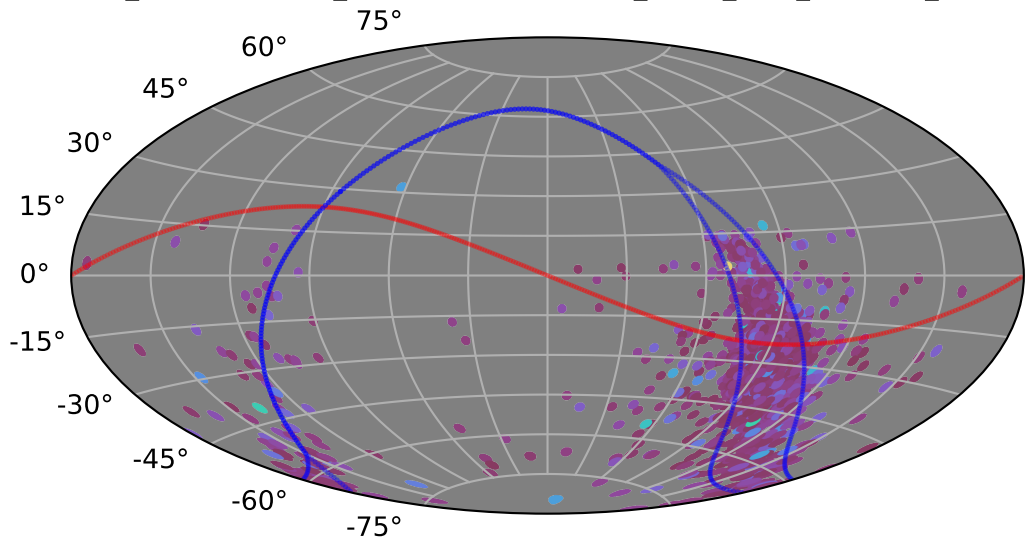

weather\_cloudso16v3.4\_10yrs : XRBPoMetric\_mean\_time\_between\_detections

5 10 15 20 25 30 35 40  
XRBPoMetric\_mean\_time\_between\_detections  
(Detected, 0 or 1)