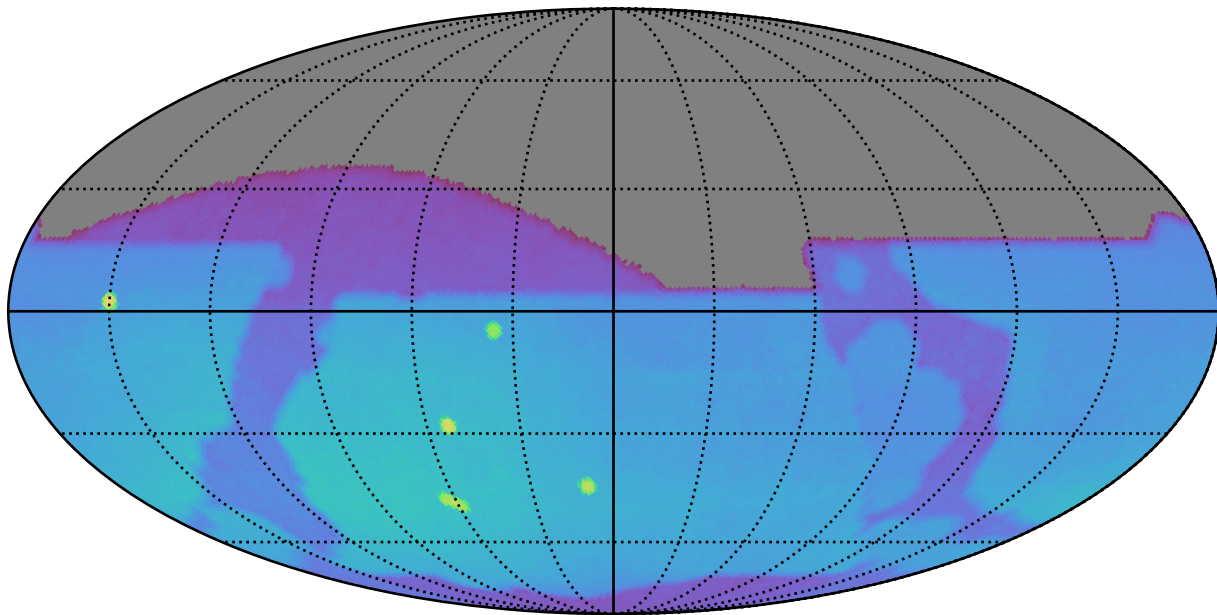

weather_cloudso16v3.4_10yrs : Brown Dwarf, L4

Brown Dwarf, L4 (pc)