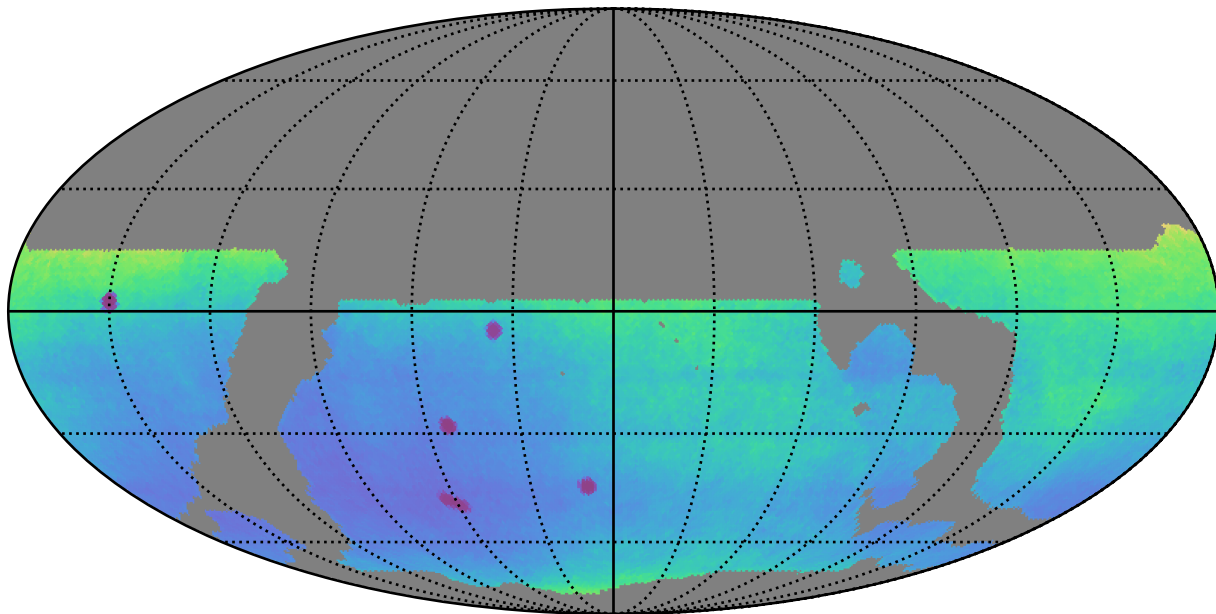

weather_cloudso16v3.4_10yrs WFD: Parallax Uncert @ 24.0

Parallax Uncert @ 24.0 (mas)