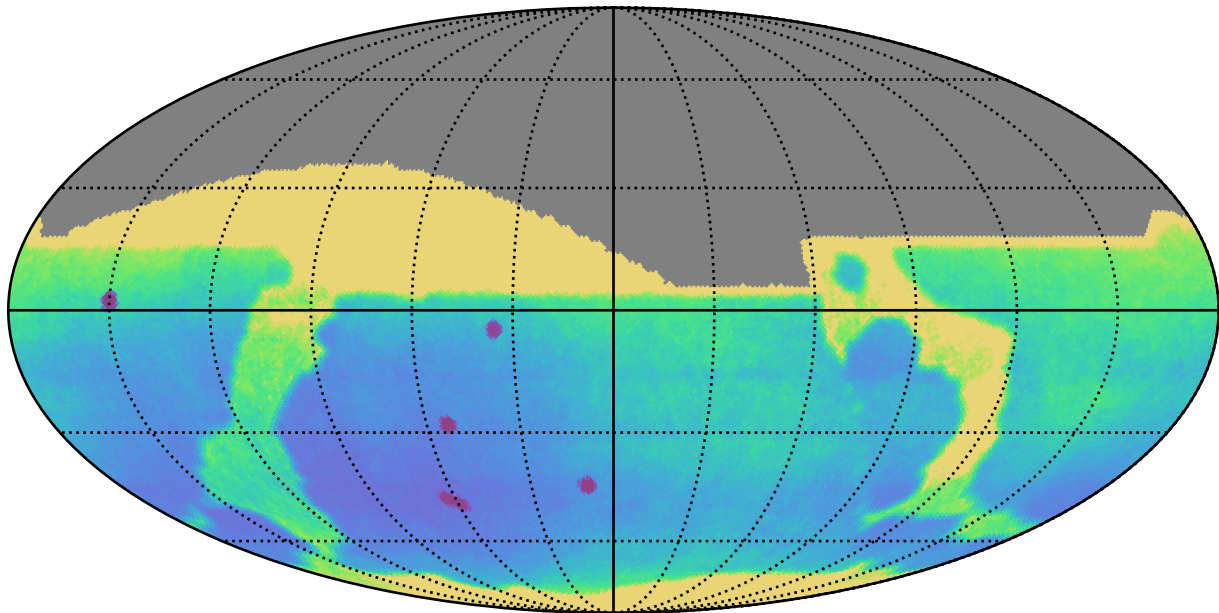

weather_cloudso16v3.4_10yrs All sky: Parallax Uncert @ 24.0

Parallax Uncert @ 24.0 (mas)