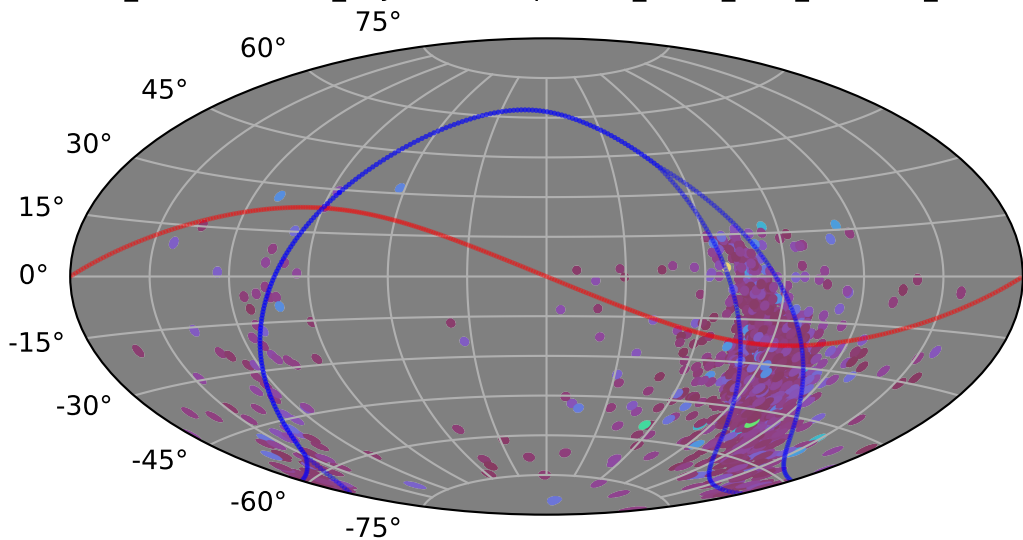

weather_cloudso14v3.4_10yrs : XRBPoMetric_mean_time_between_detections

5 10 15 20 25 30 35 40

XRBPoMetric_mean_time_between_detections
(Detected, 0 or 1)