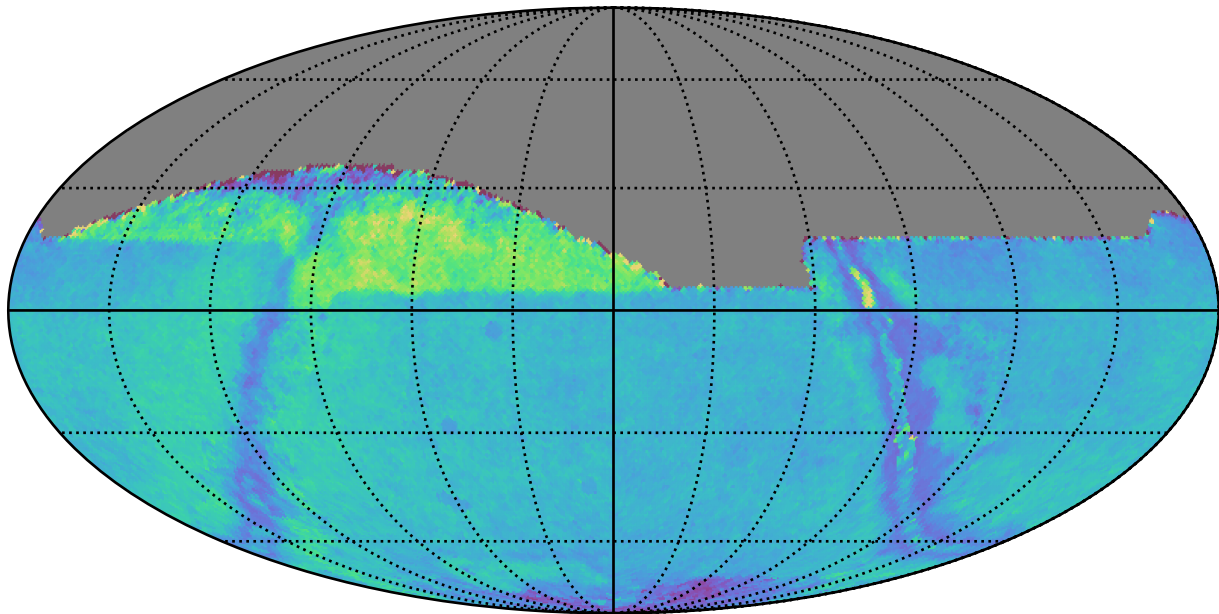

weather_cloudso12v3.5_10yrs : GalplaneTimePerFilter_xray_binaries_map_r

GalplaneTimePerFilter_xray_binaries_map_r
(filter mag MJD s)