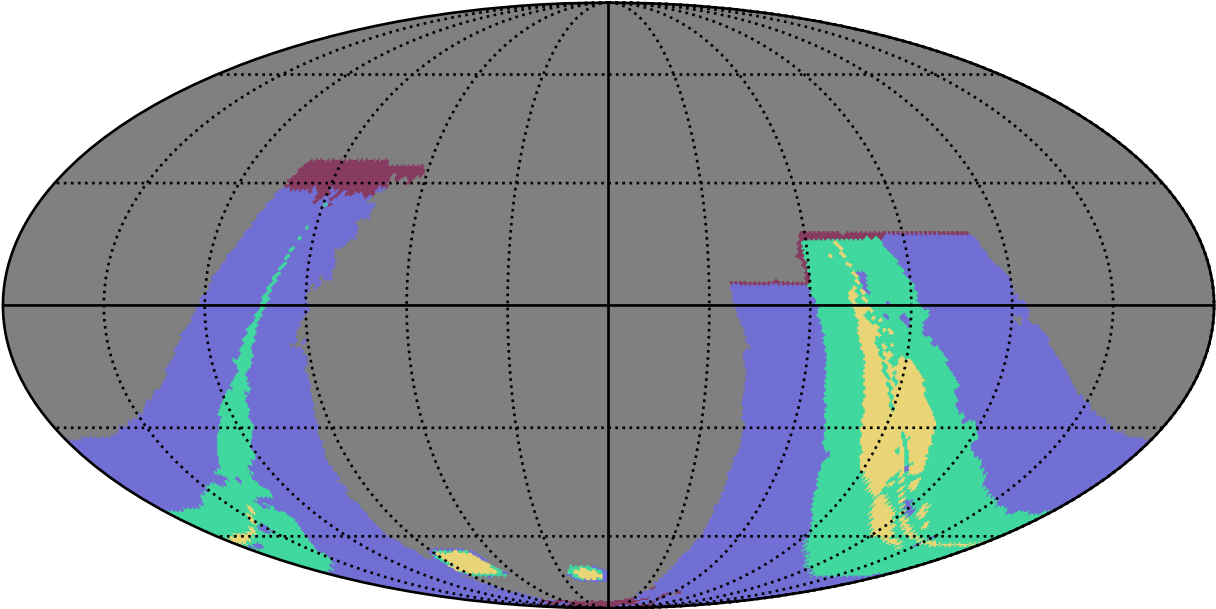

weather\_cloudso12v3.5\_10yrs : GalplaneFootprintMetric\_galactic\_plane\_map\_Tau\_73\_0

GalplaneFootprintMetric\_galactic\_plane\_map\_Tau\_73\_0  
(filter mag)