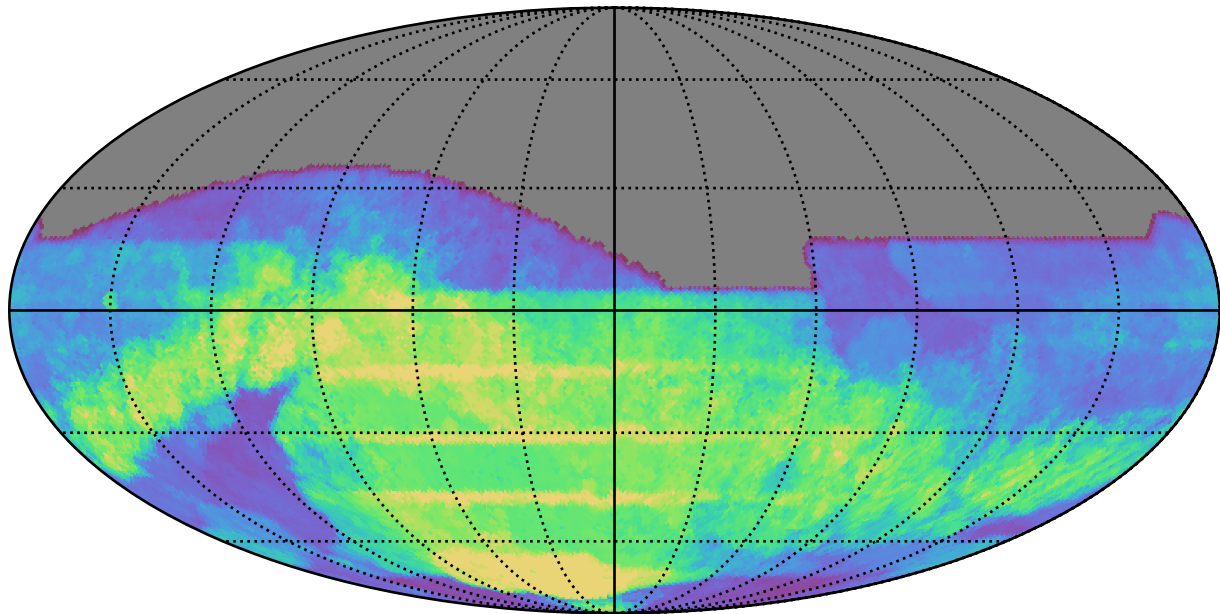

weather_cloudso12v3.5_10yrs : GalPlaneSeasonGapsTimescales_xray_binaries_map_Tau_100_0

0.0 0.1 0.2 0.3 0.4 0.5 0.6 0.7 0.8 0.9 1.0
GalPlaneSeasonGapsTimescales_xray_binaries_map_Tau_100_0
(MJD mag)