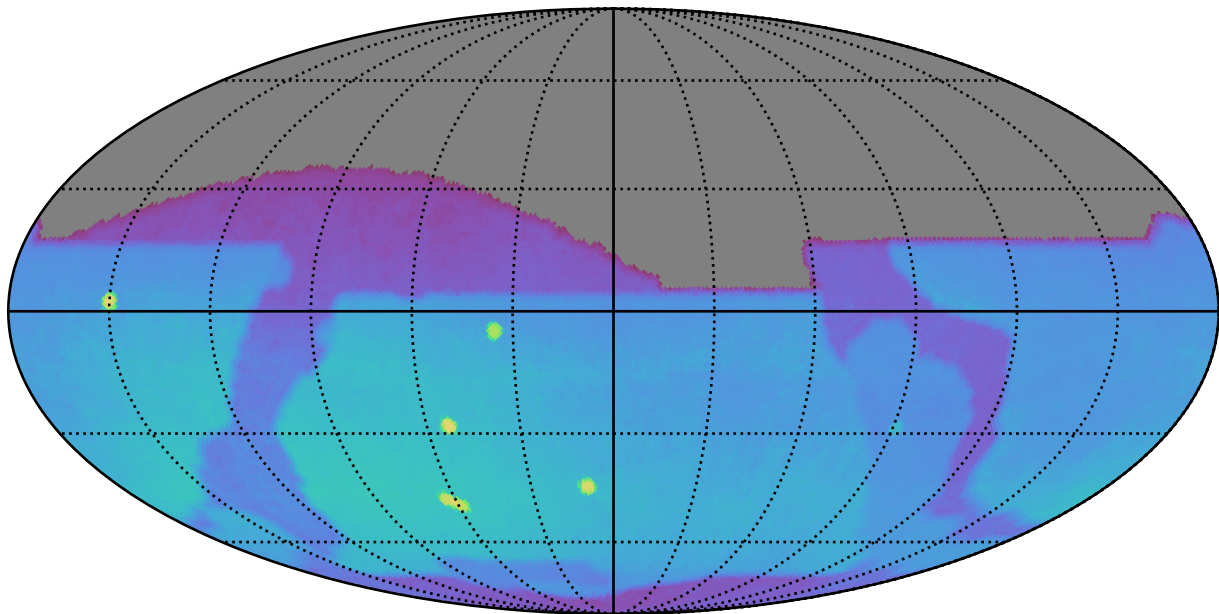

weather_cloudso12v3.5_10yrs : Brown Dwarf, L7

Brown Dwarf, L7 (pc)