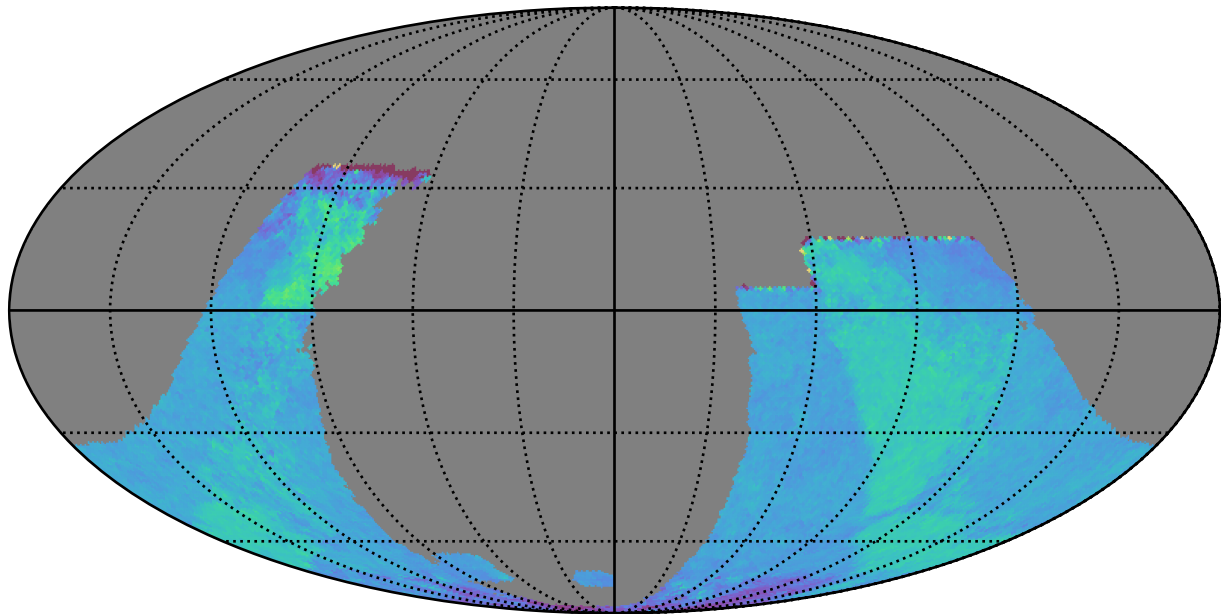

weather\_cloudso12v3.4\_10yrs : GalplaneTimePerFilter\_galactic\_plane\_map\_r

GalplaneTimePerFilter\_galactic\_plane\_map\_r  
(filter mag MJD s)