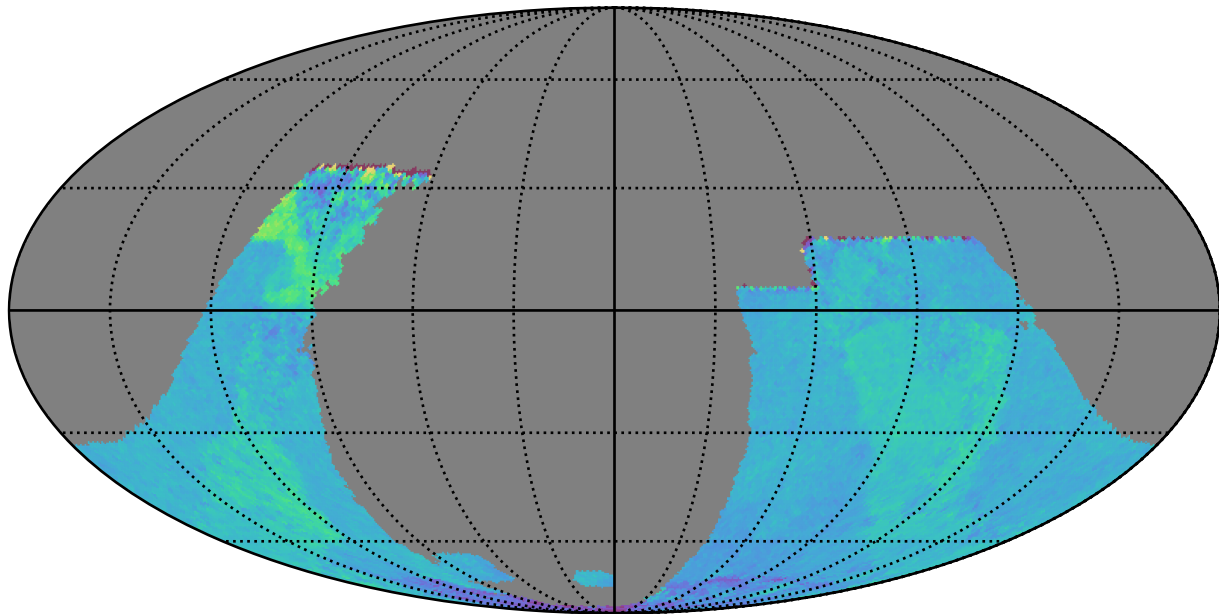

weather_cloudso12v3.4_10yrs : GalplaneTimePerFilter_galactic_plane_map_i

GalplaneTimePerFilter_galactic_plane_map_i
(filter mag MJD s)