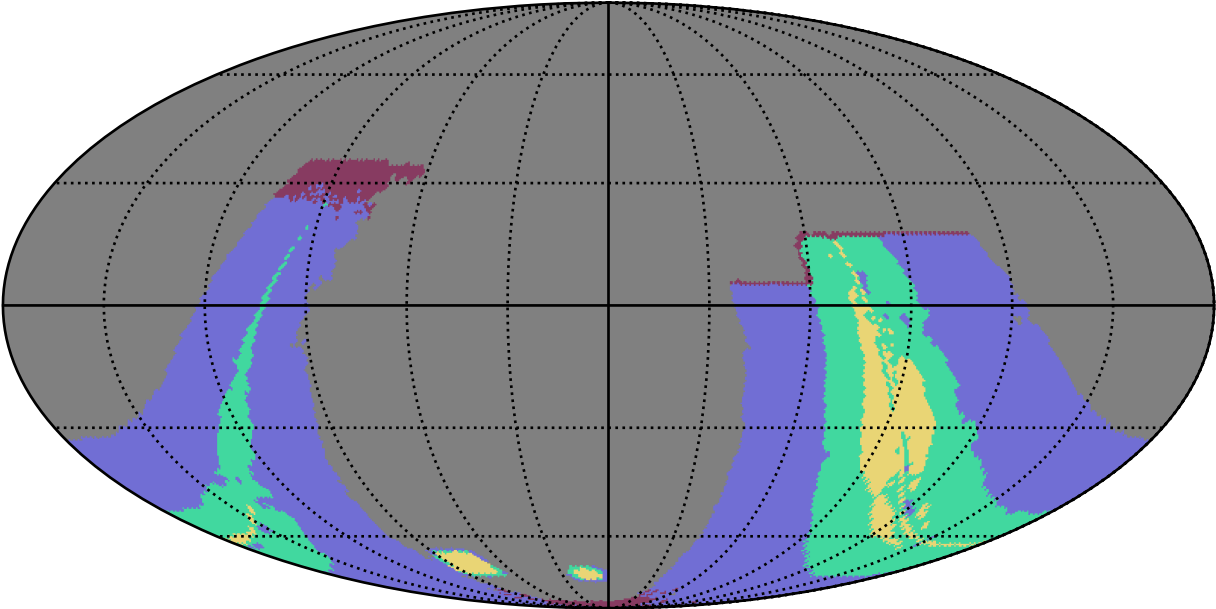

weather_cloudso12v3.4_10yrs : GalplaneFootprintMetric_galactic_plane_map_Tau_73_0

GalplaneFootprintMetric_galactic_plane_map_Tau_73_0
(filter mag)