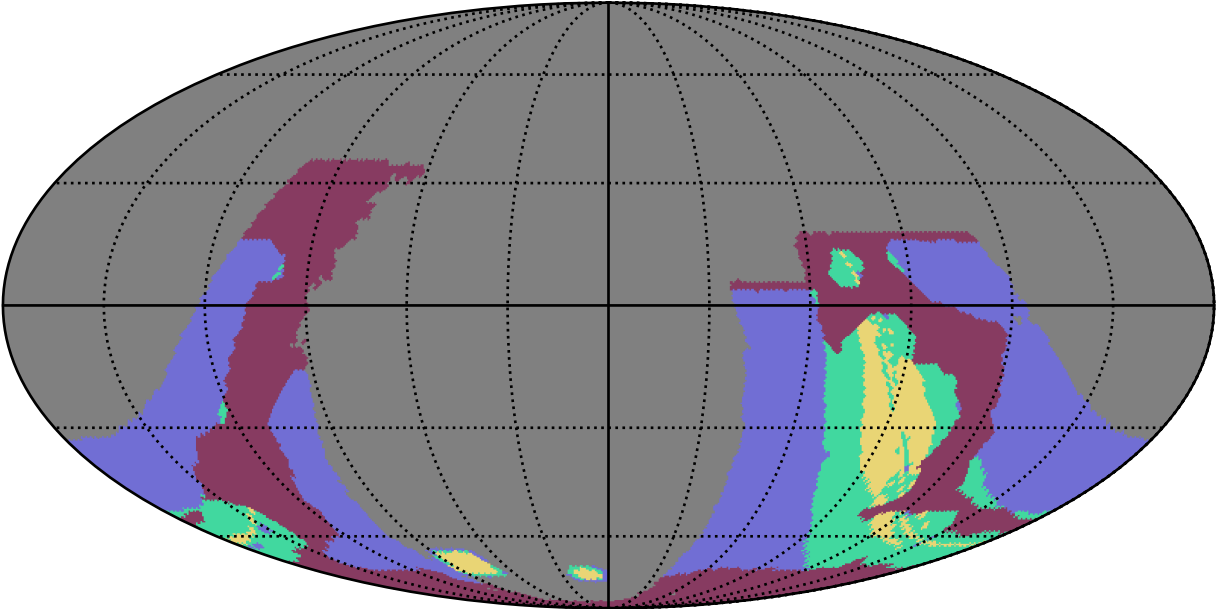

weather_cloudso12v3.4_10yrs : GalplaneFootprintMetric_galactic_plane_map_Tau_11_0

GalplaneFootprintMetric_galactic_plane_map_Tau_11_0
(filter mag)