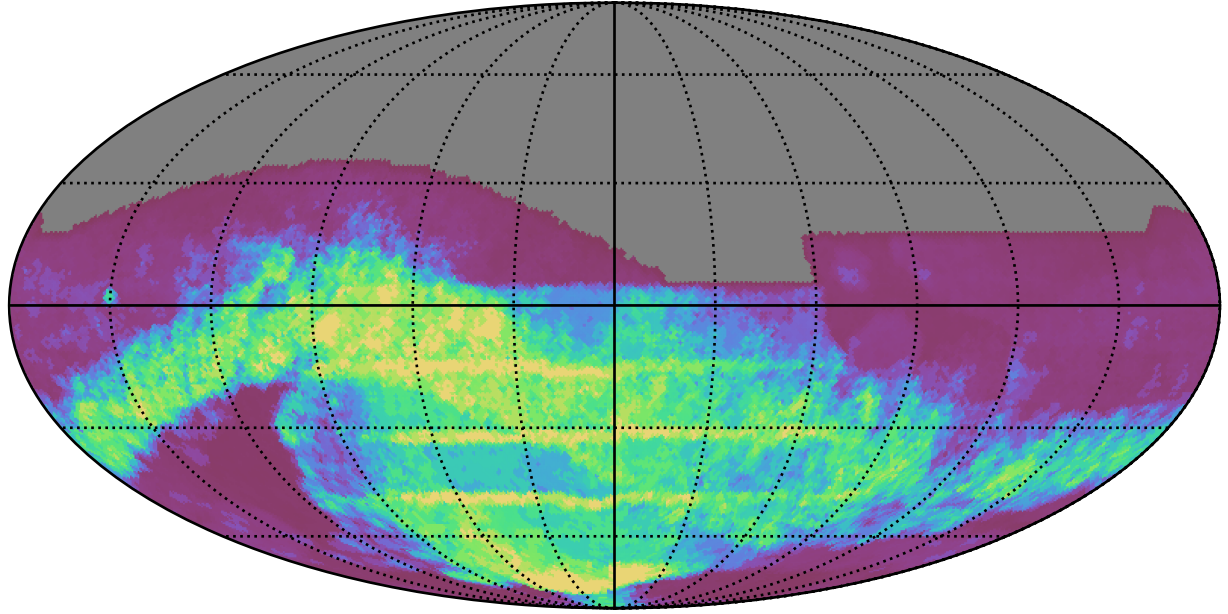

weather_cloudso12v3.4_10yrs : GalPlaneSeasonGapsTimescales_xray_binaries_map_Tau_55_0

0.0 0.1 0.2 0.3 0.4 0.5 0.6 0.7 0.8 0.9 1.0
GalPlaneSeasonGapsTimescales_xray_binaries_map_Tau_55_0
(MJD mag)