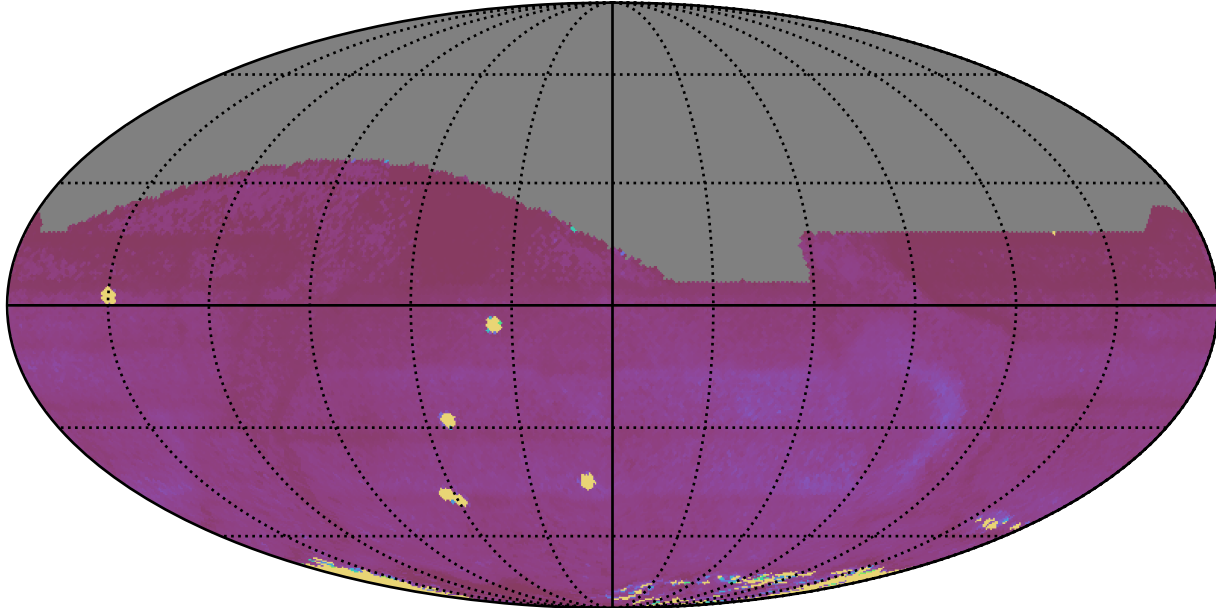

weather_cloudso12v3.4_10yrs All sky all bands: 75th Percentile Intranight Timespan

75th Percentile Intranight Timespan (minutes)