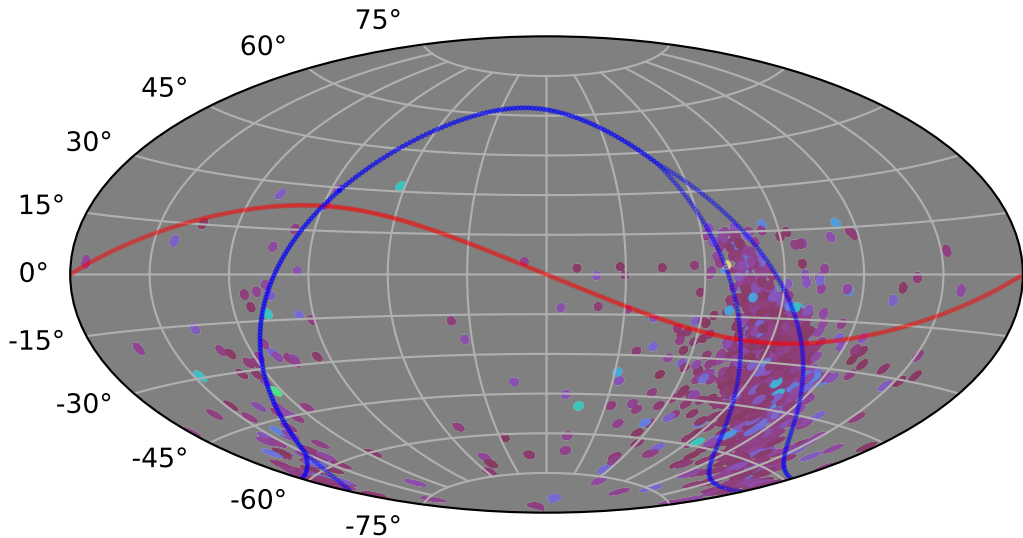

weather_cloudso10v3.4_10yrs : XRBPoMetric_mean_time_between_detections

5 10 15 20 25 30 35 40
XRBPoMetric_mean_time_between_detections
(Detected, 0 or 1)