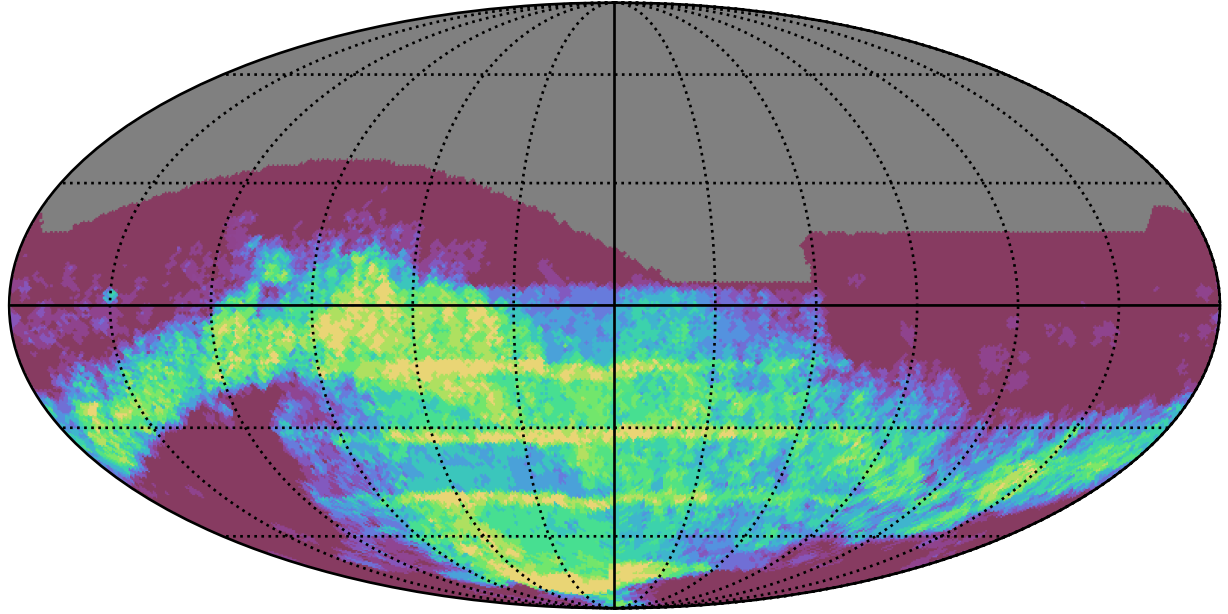

weather_cloudso10v3.4_10yrs : GalPlaneSeasonGapsTimescales_xray_binaries_map_Tau_10_0

0.0 0.1 0.2 0.3 0.4 0.5 0.6 0.7 0.8 0.9 1.0
GalPlaneSeasonGapsTimescales_xray_binaries_map_Tau_10_0
(MJD mag)