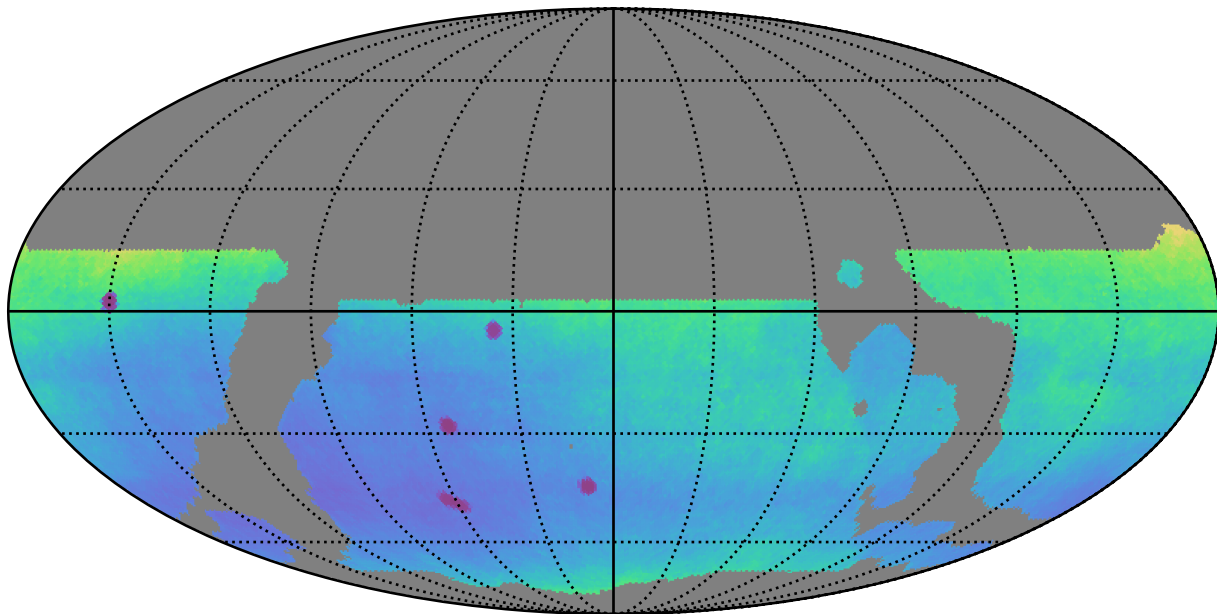

weather_cloudso10v3.4_10yrs WFD: Parallax Uncert @ 24.0

Parallax Uncert @ 24.0 (mas)