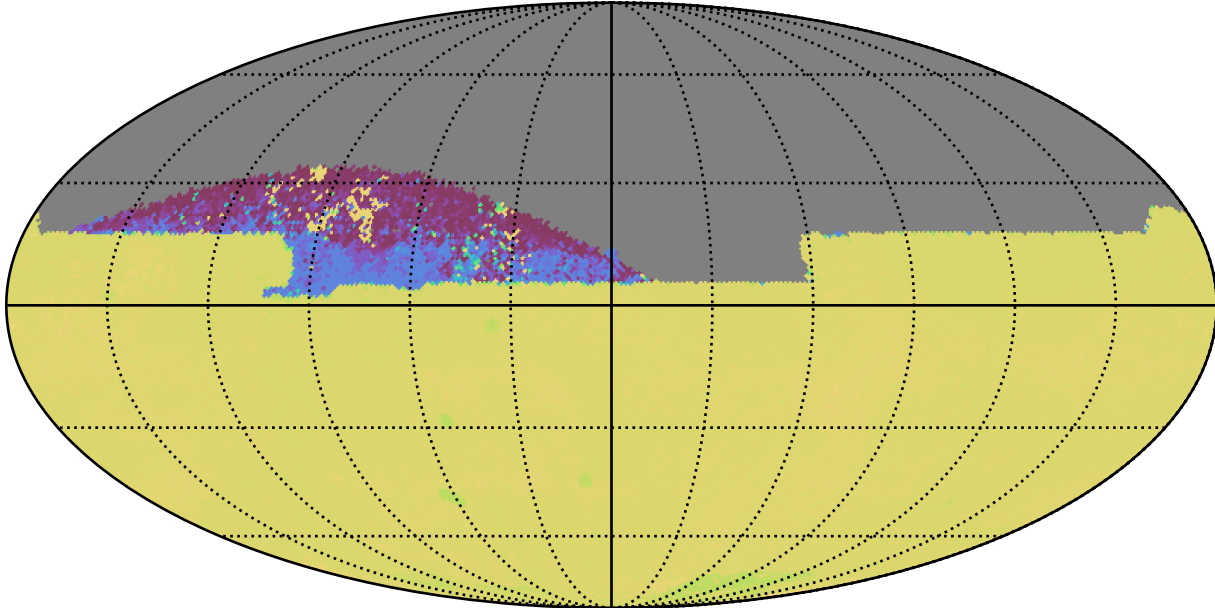

weather\_cloudso10v3.4\_10yrs All sky zy bands: 75th Percentile Intranight Timespan

75th Percentile Intranight Timespan (minutes)