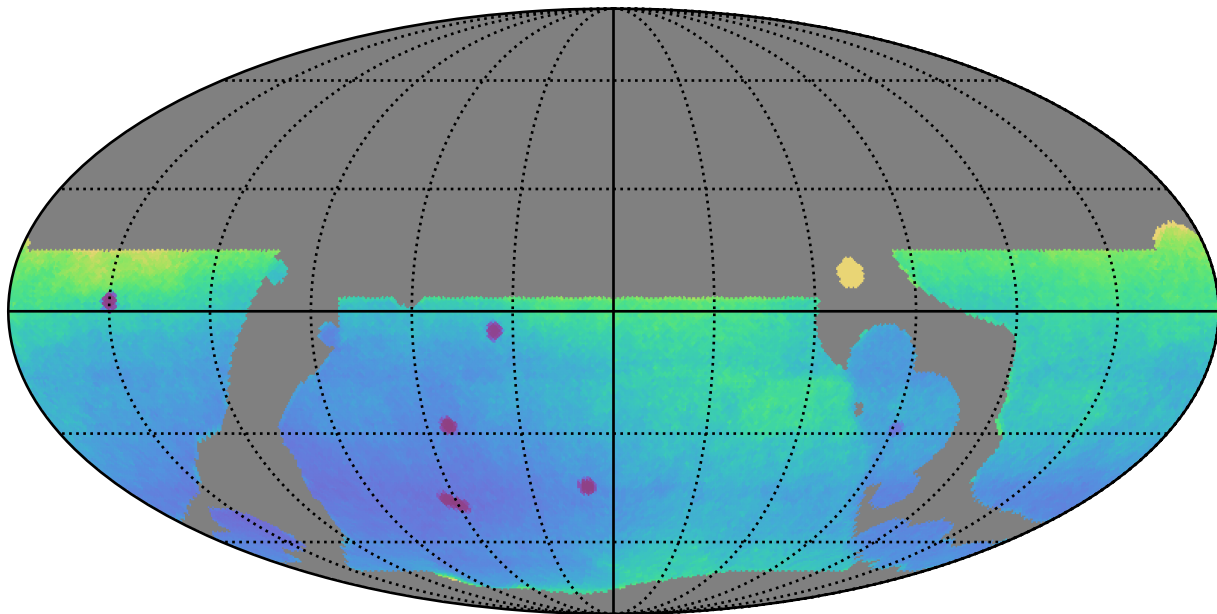

weather_cloudso0v3.5_10yrs WFD: Parallax Uncert @ 24.0

Parallax Uncert @ 24.0 (mas)