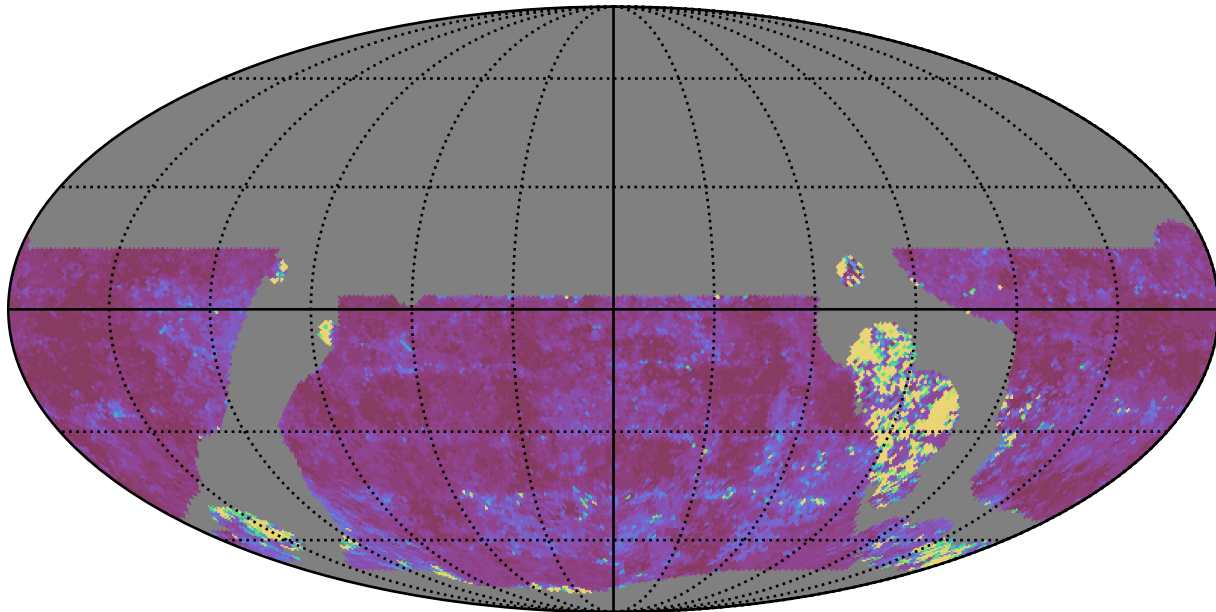

weather\_cloudso0v3.5\_10yrs WFD u band: 20thPercentile Inter-Night Gap

20thPercentile Inter-Night Gap  
(days)