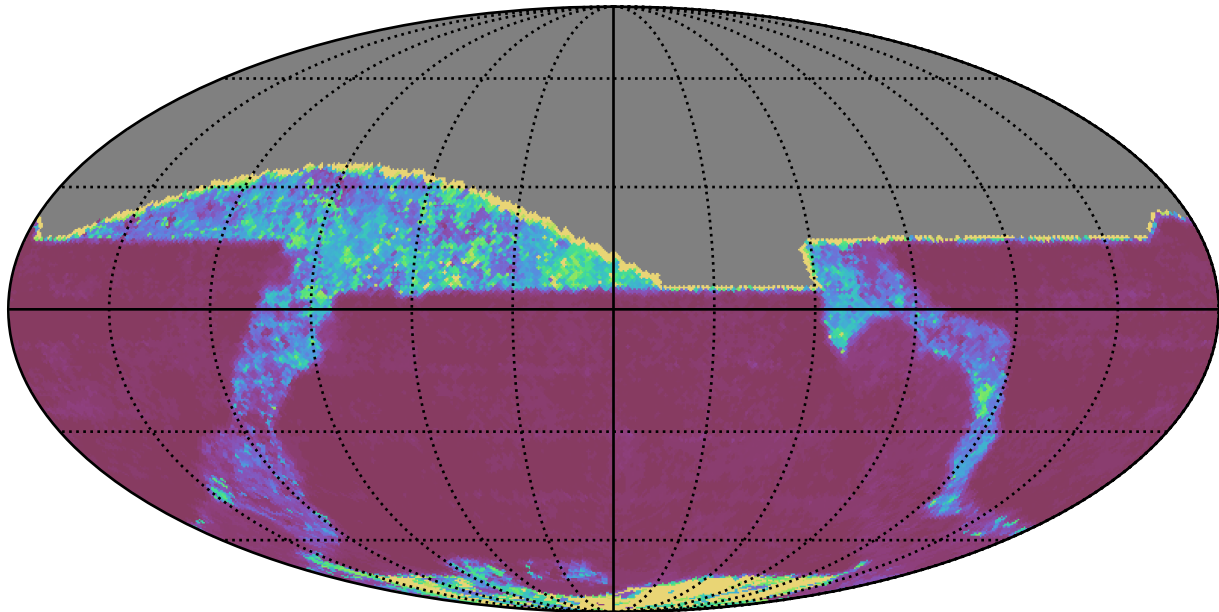

weather_cloudso0v3.5_10yrs All sky z band: 20thPercentile Inter-Night Gap

20thPercentile Inter-Night Gap
(days)