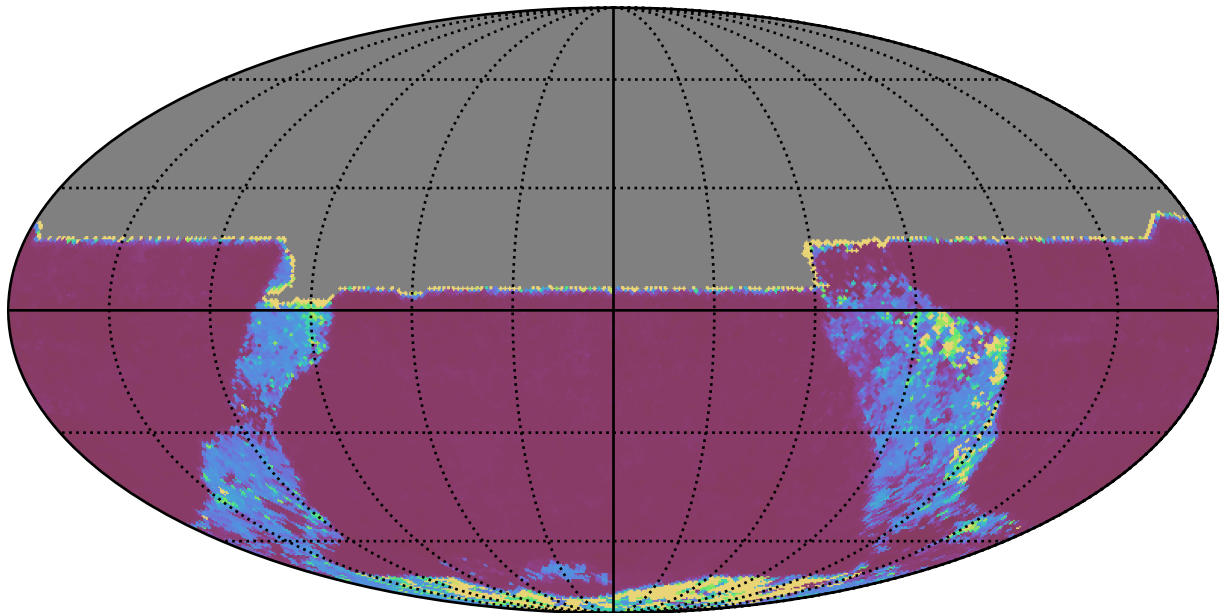

weather_cloudso0v3.5_10yrs All sky y band: 20thPercentile Inter-Night Gap

20thPercentile Inter-Night Gap
(days)