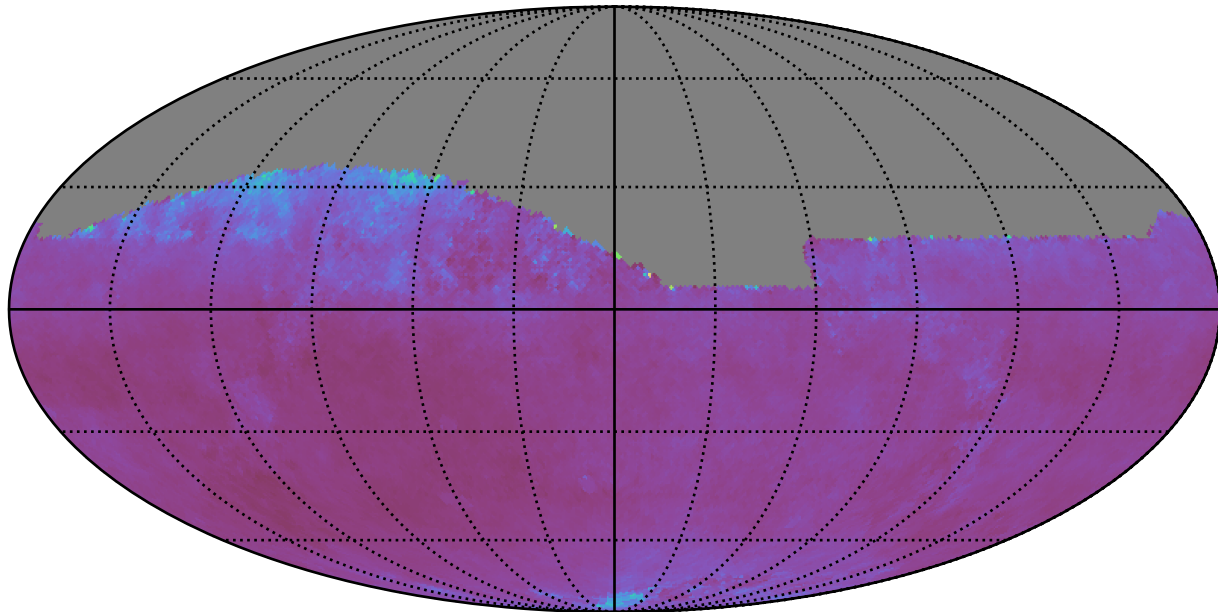

weather_cloudso0v3.4_10yrs night<1095 and z: SNR-weighted FWHMeff z, year<3

SNR-weighted FWHMeff z, year<3
(mag arcsec)