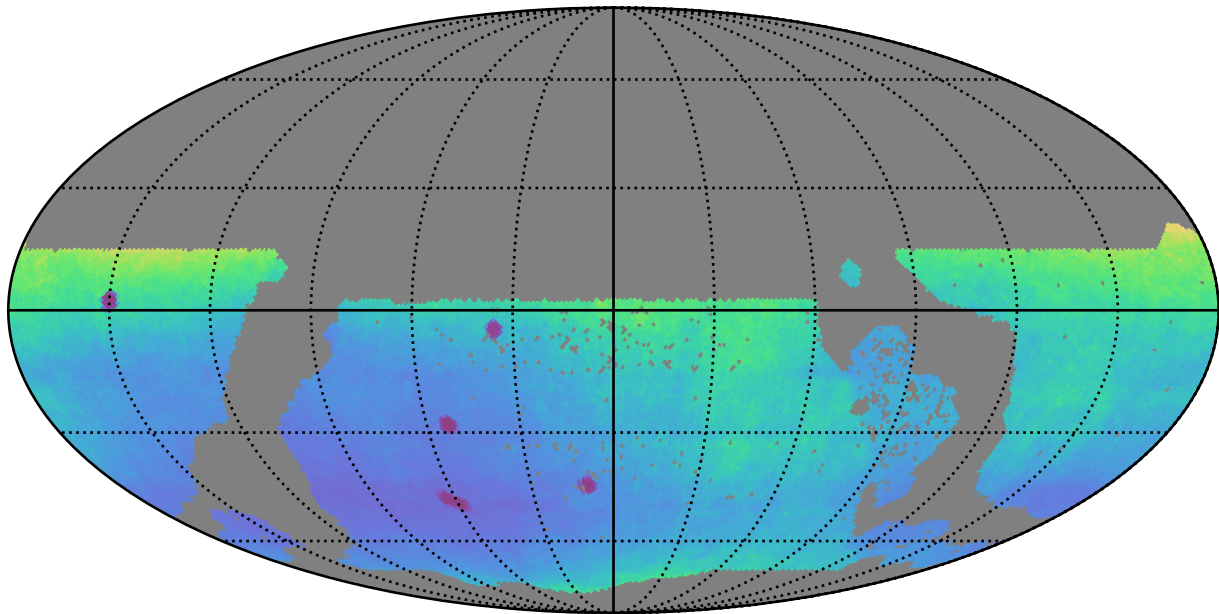

weather\_cloudso0v3.4\_10yrs WFD: Parallax Uncert @ 24.0

Parallax Uncert @ 24.0 (mas)