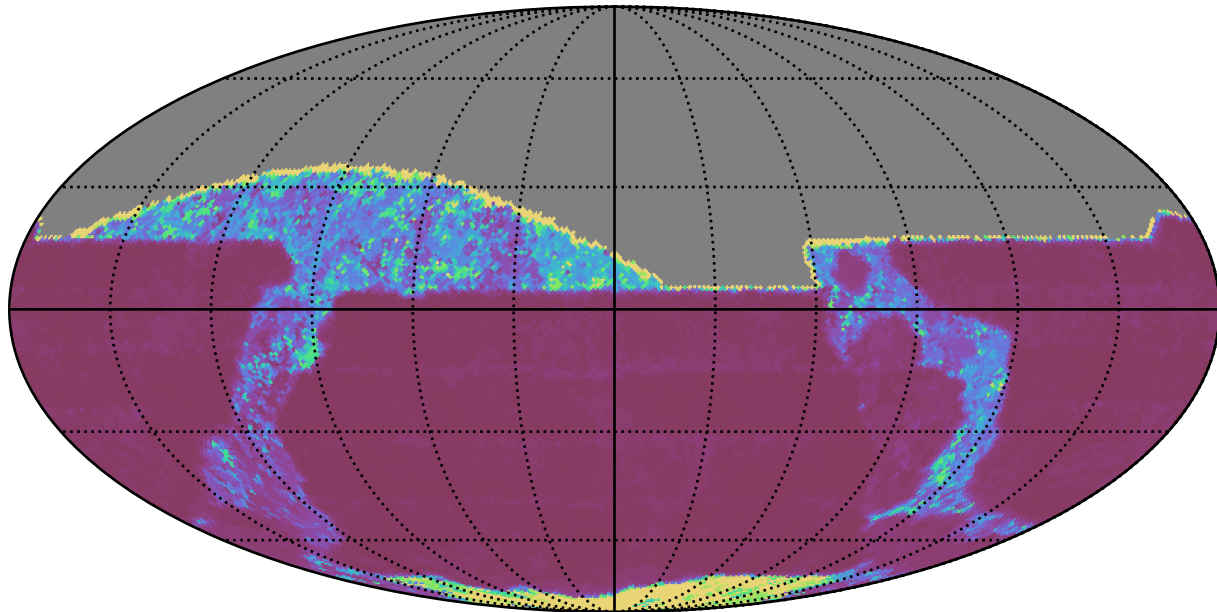

weather_cloudso0v3.4_10yrs All sky z band: 20thPercentile Inter-Night Gap

20thPercentile Inter-Night Gap
(days)