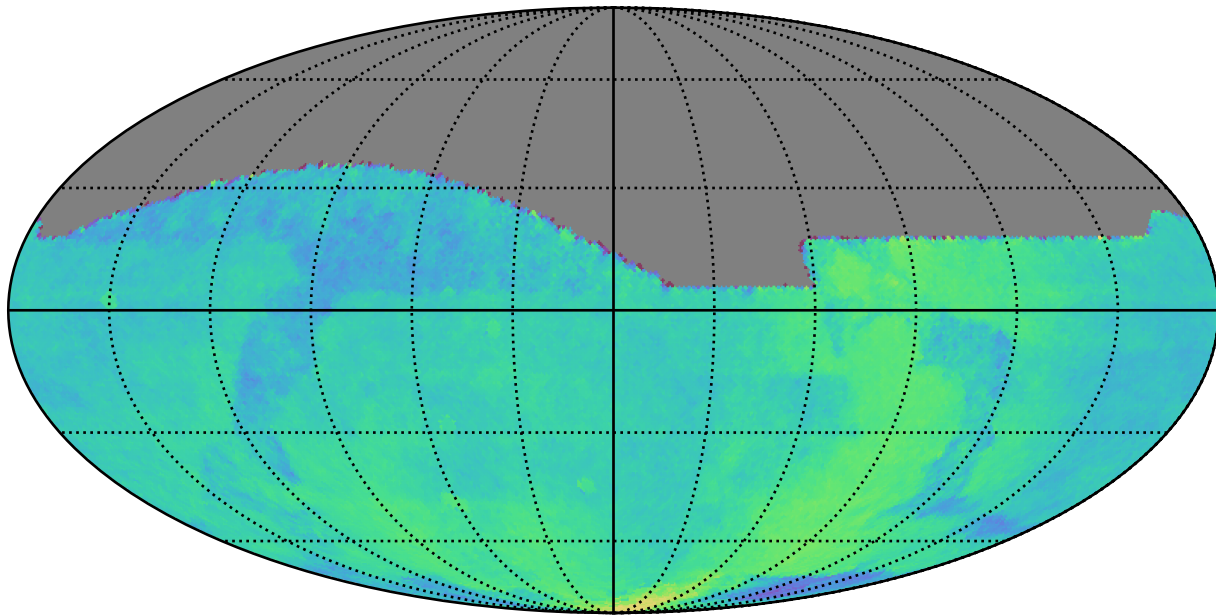

uniform_u_expt38_nscale1.1v3.4_10yrs : Parallax Coverage @ 22.4

Parallax Coverage @ 22.4 (ratio)