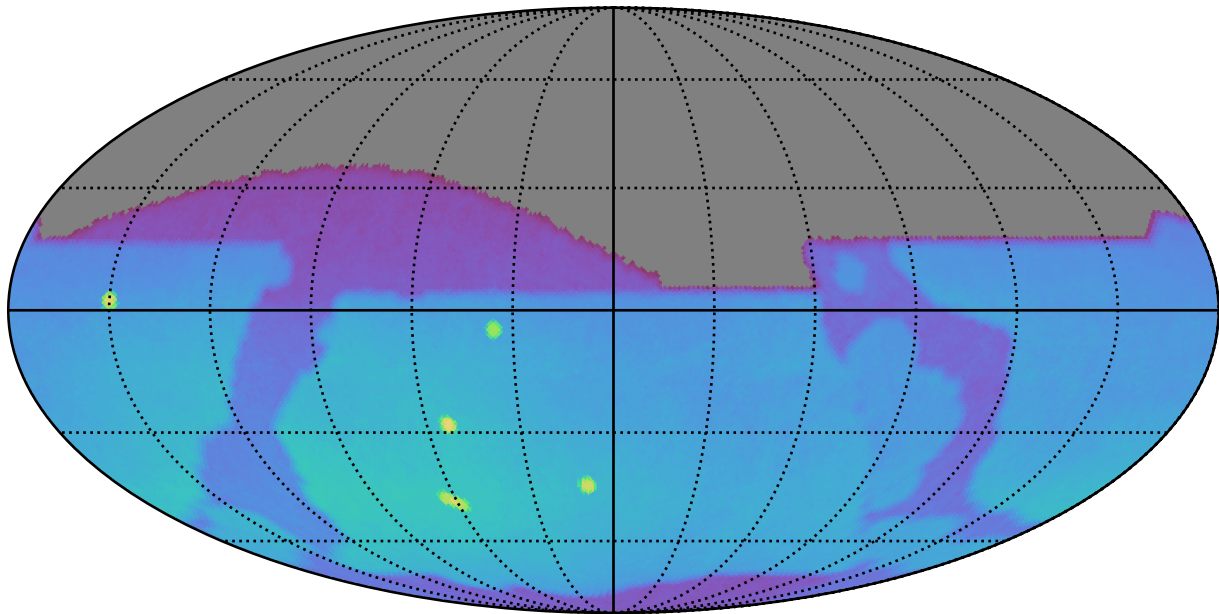

uniform_u_expt38_nscale1.1v3.4_10yrs : Brown Dwarf, L4

Brown Dwarf, L4 (pc)