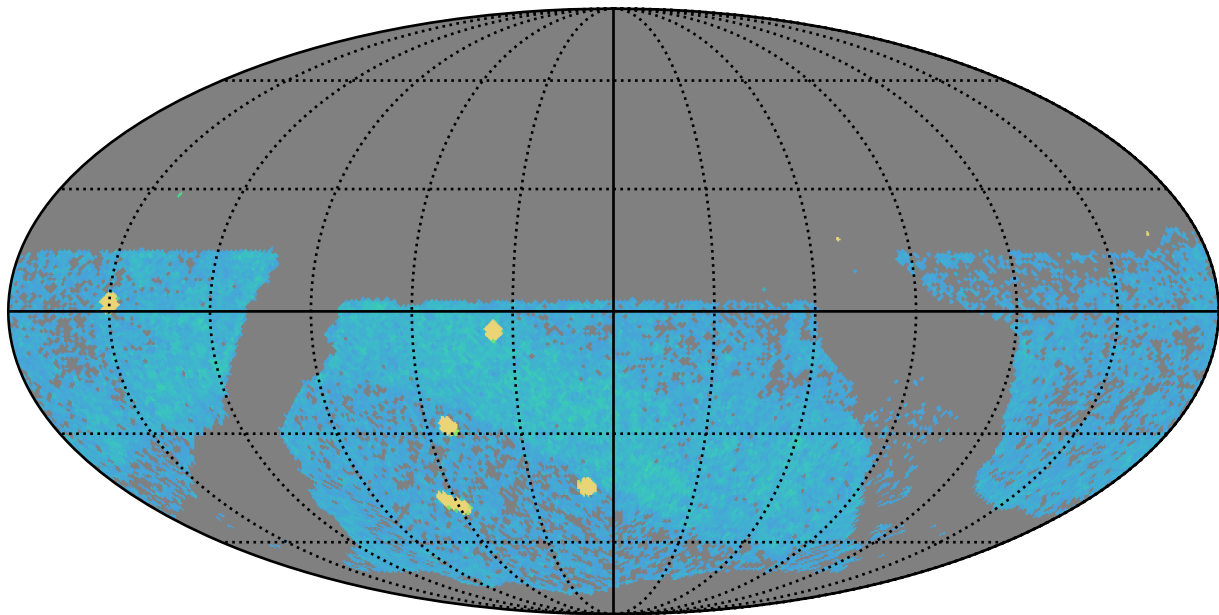

uniform_u_expt38_nscale1.1v3.4_10yrs z band: AGN_TimeLag_100_days

AGN_TimeLag_100_days (MJD filter mag)