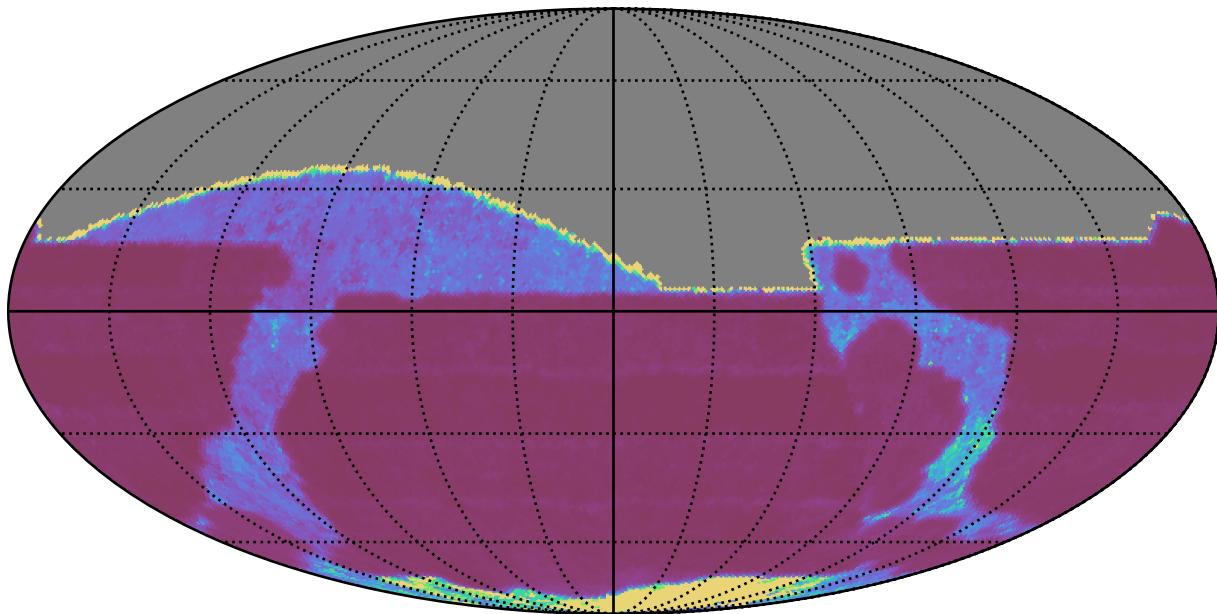

too_ignore_5_4v3.4_10yrs All sky r band: Median Inter-Night Gap

Median Inter-Night Gap (days)