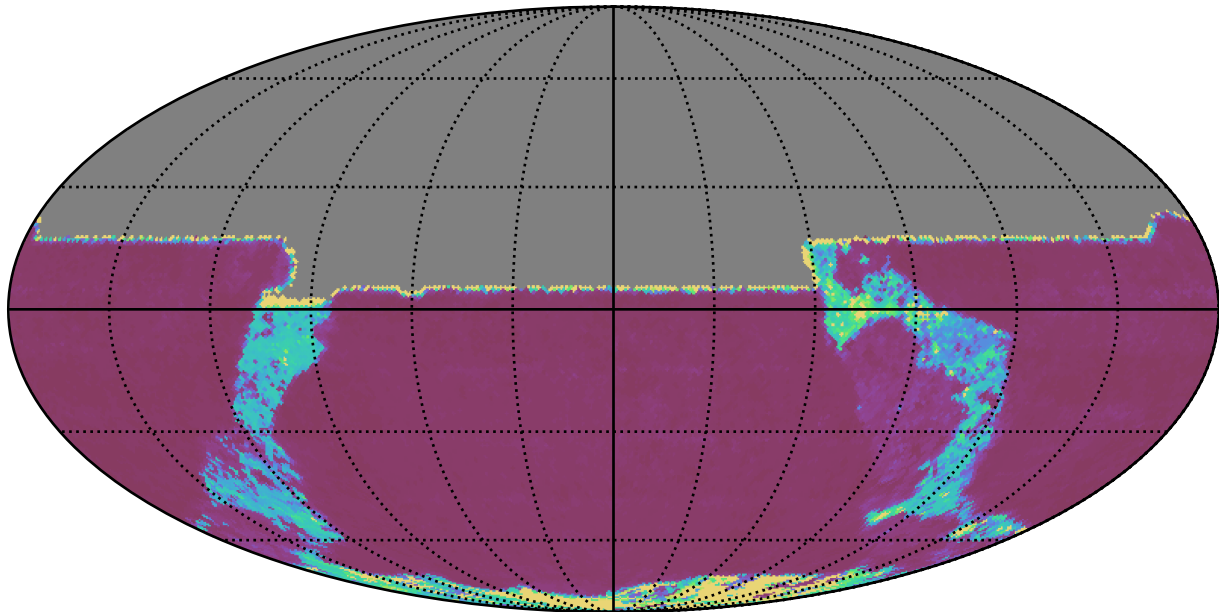

too_ignore_5_4v3.4_10yrs All sky y band: 20thPercentile Inter-Night Gap

20thPercentile Inter-Night Gap
(days)