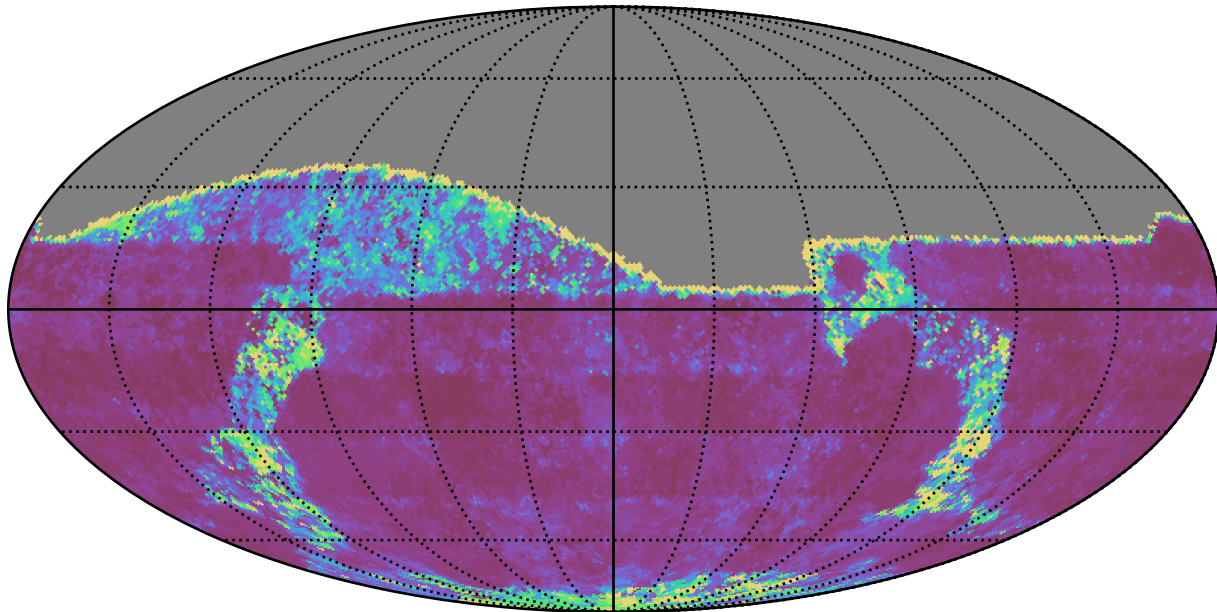

too_ignore_5_4v3.4_10yrs All sky g band: 20thPercentile Inter-Night Gap

20thPercentile Inter-Night Gap
(days)