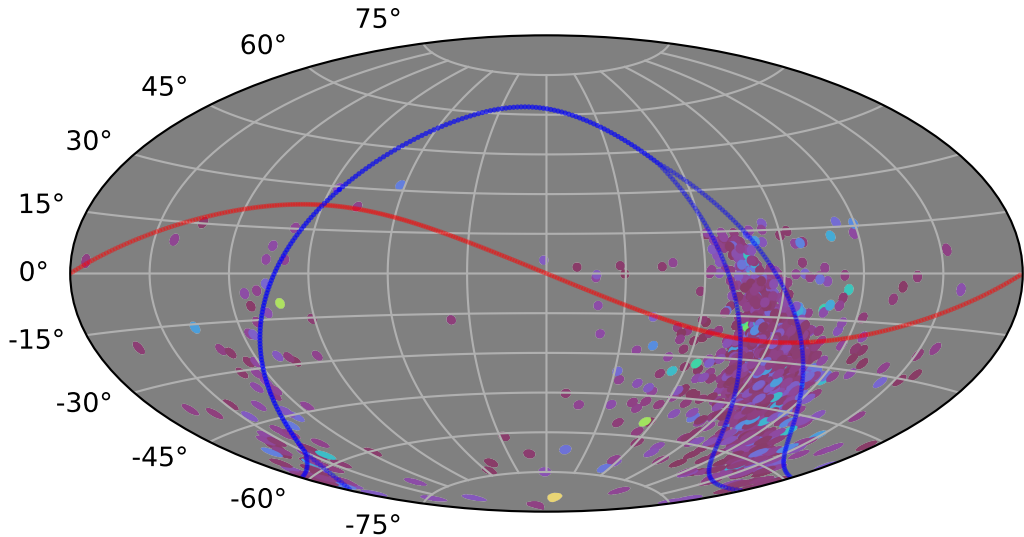

too\_ignore\_5\_1v3.4\_10yrs : XRBPopMetric\_mean\_time\_between\_detections

4 8 12 16 20 24 28 32 36  
XRBPopMetric\_mean\_time\_between\_detections  
(Detected, 0 or 1)