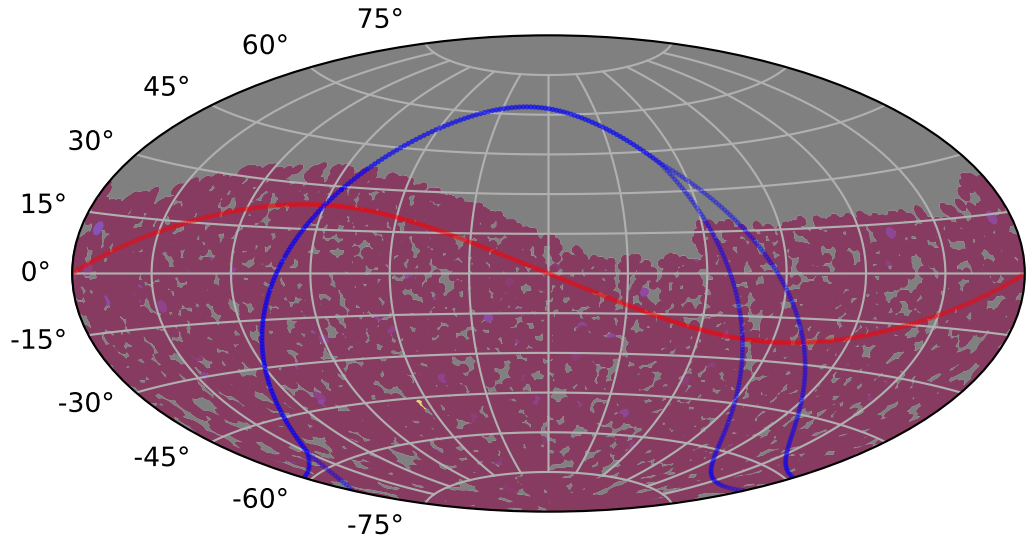

too_ignore_5_1v3.4_10yrs : TDE_Quality_some_color_pu_pnum

TDE_Quality_some_color_pu_pnum
(Bad: 0, Good (obs every 2 night): 1)