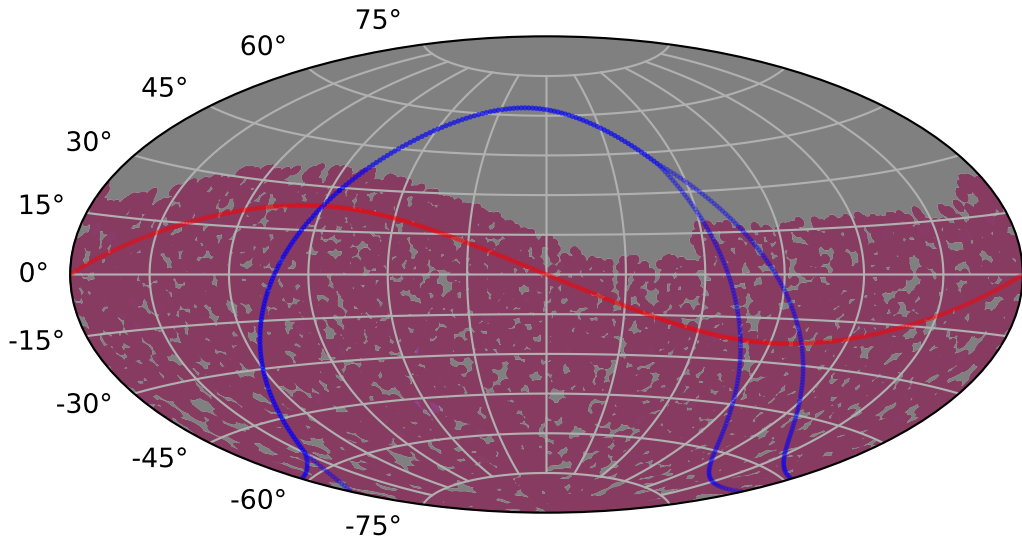

too_ignore_5_1v3.4_10yrs : TDE_Quality_some_color_pnum

TDE_Quality_some_color_pnum
(Bad: 0, Good (obs every 2 night): 1)