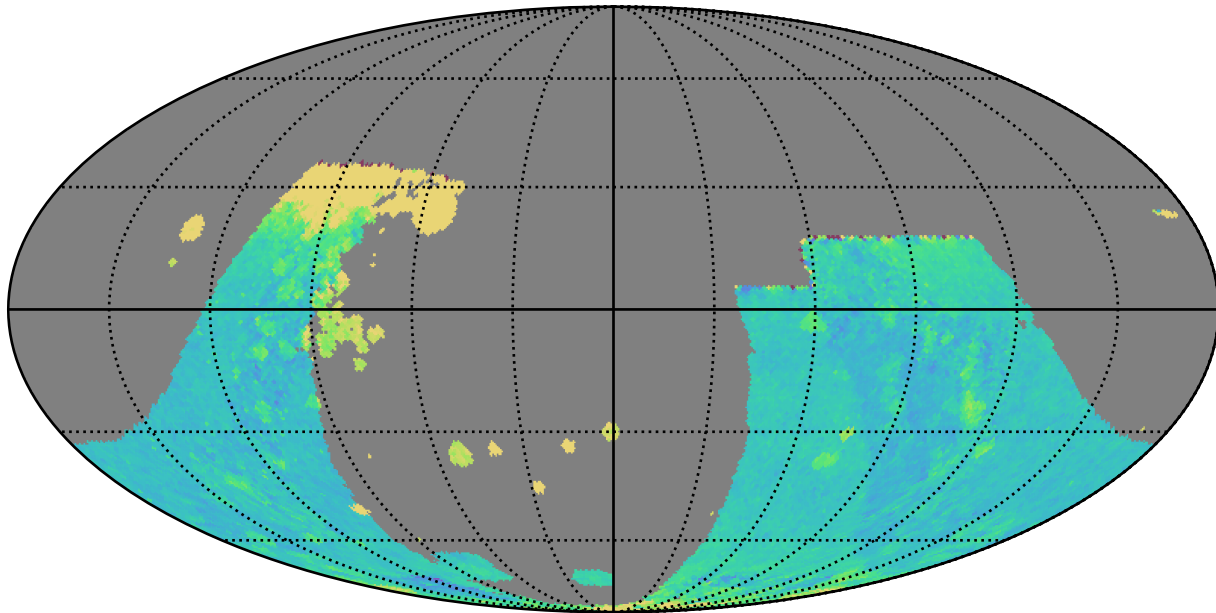

too\_ignore\_5\_1v3.4\_10yrs : GalplaneTimePerFilter\_combined\_map\_z

GalplaneTimePerFilter\_combined\_map\_z  
(filter mag MJD s)