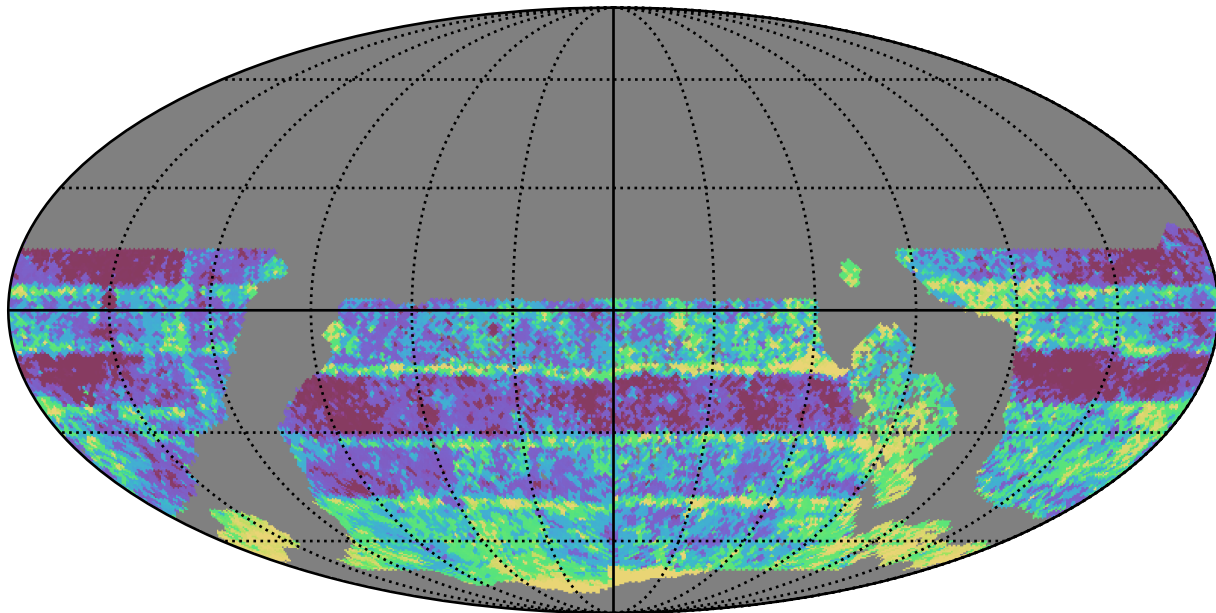

too\_ignore\_5\_1v3.4\_10yrs WFD r band: Median Inter-Night Gap

Median Inter-Night Gap (days)