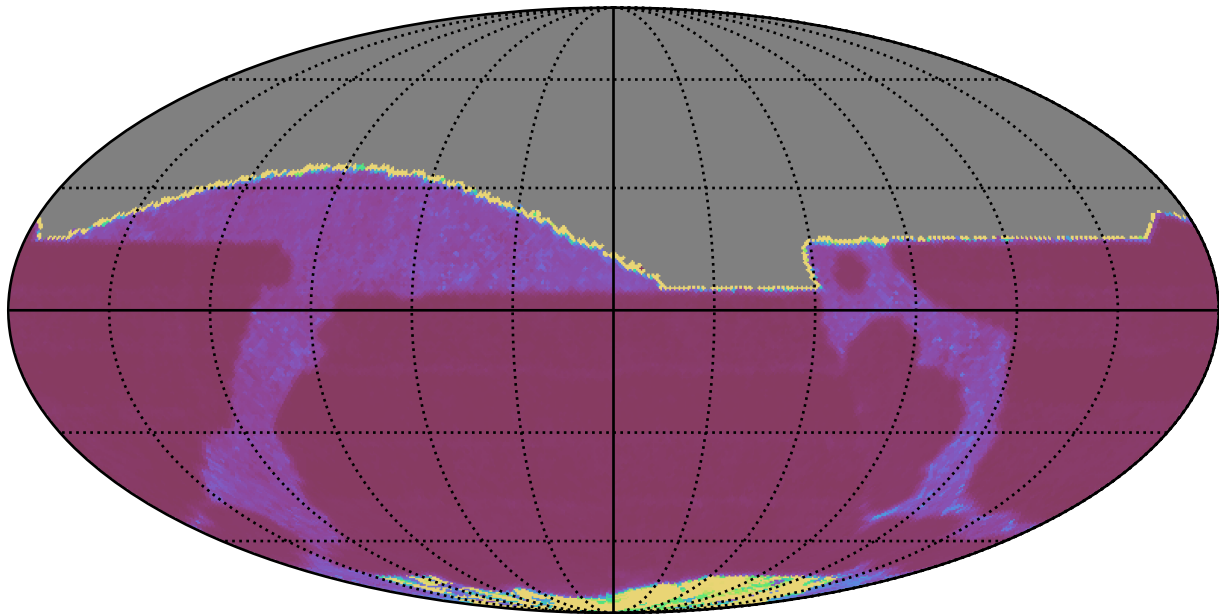

too_ignore_5_1v3.4_10yrs All sky r band: Median Inter-Night Gap

Median Inter-Night Gap (days)