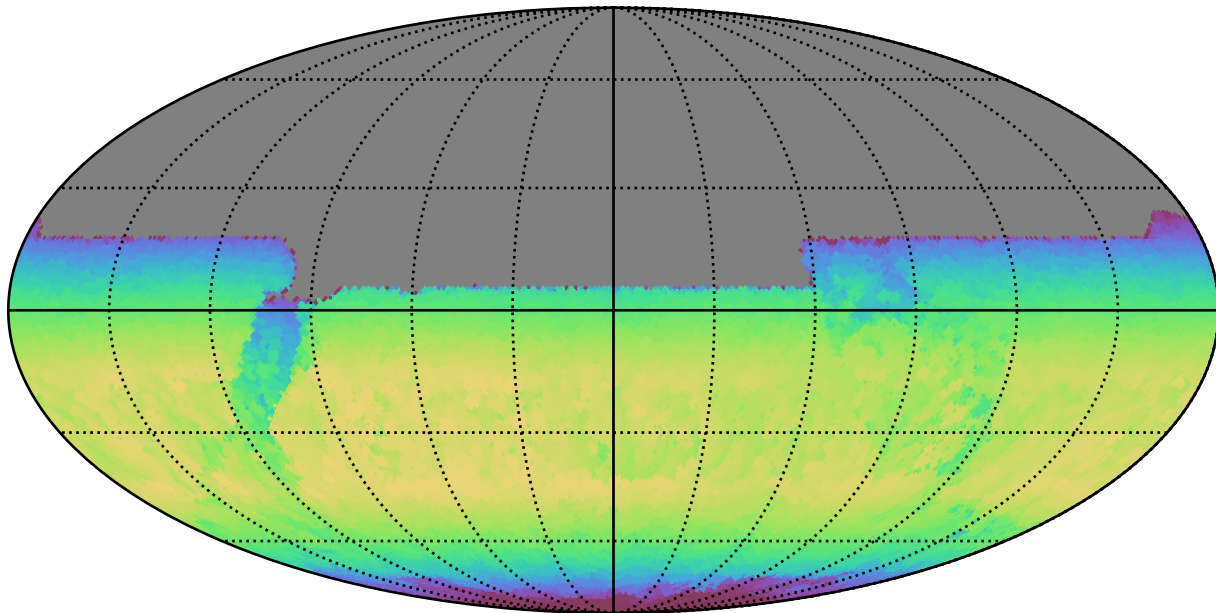

too_ignore_5_1v3.4_10yrs All sky y band: Max skyBrightness

18.10 18.15 18.20 18.25 18.30 18.35 18.40 18.45 18.50 18.55 18.65

Max skyBrightness (mag/sq arcsec)