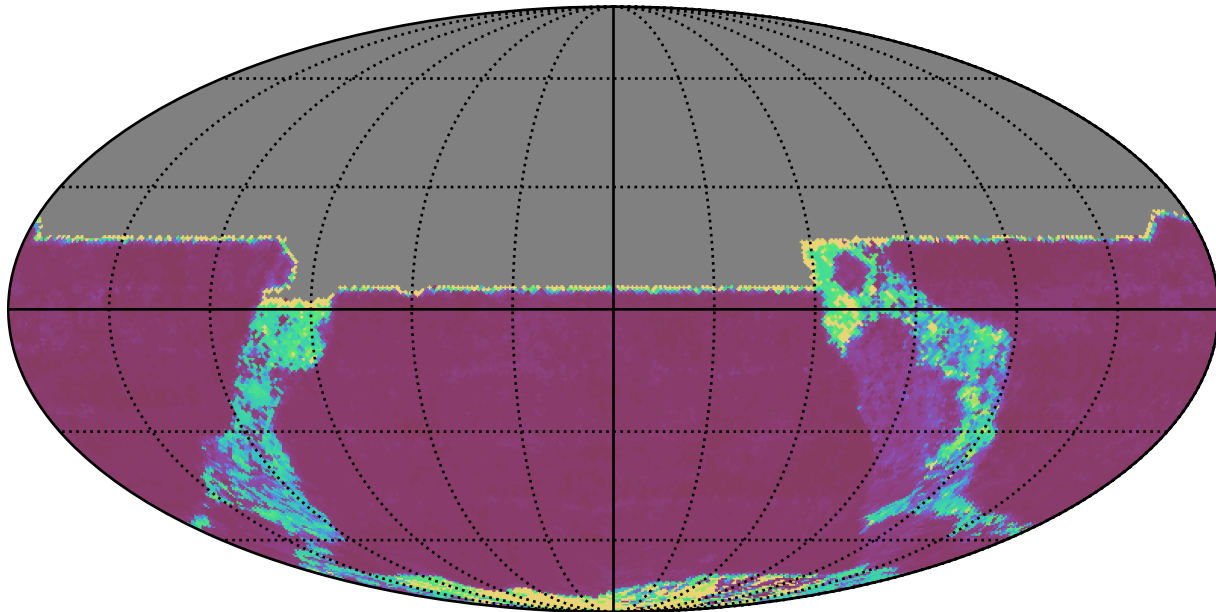

too_ignore_5_1v3.4_10yrs All sky y band: 20thPercentile Inter-Night Gap

20thPercentile Inter-Night Gap
(days)