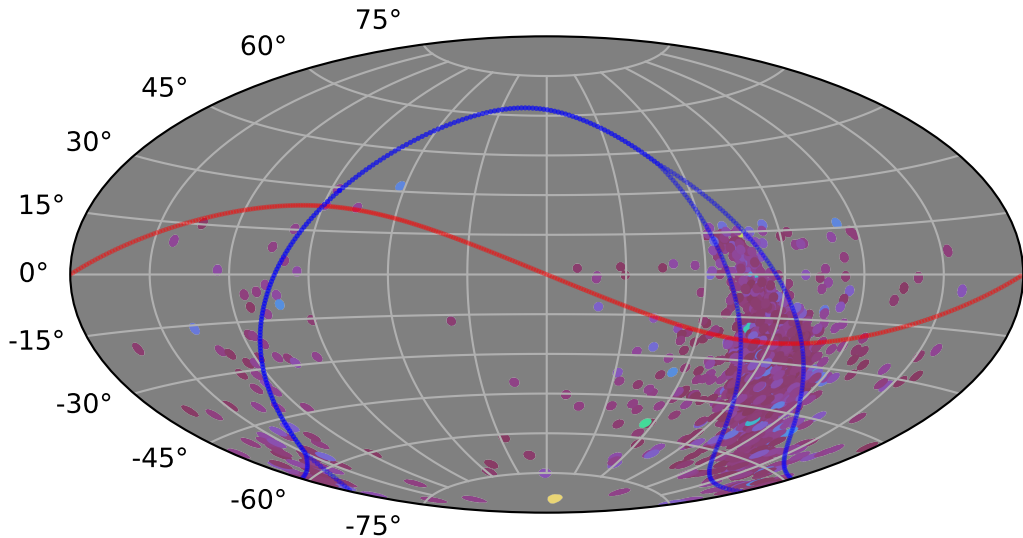

too_ignore_10_4v3.4_10yrs : XRBPopMetric_mean_time_between_detections

6 12 18 24 30 36 42 48
XRBPopMetric_mean_time_between_detections
(Detected, 0 or 1)