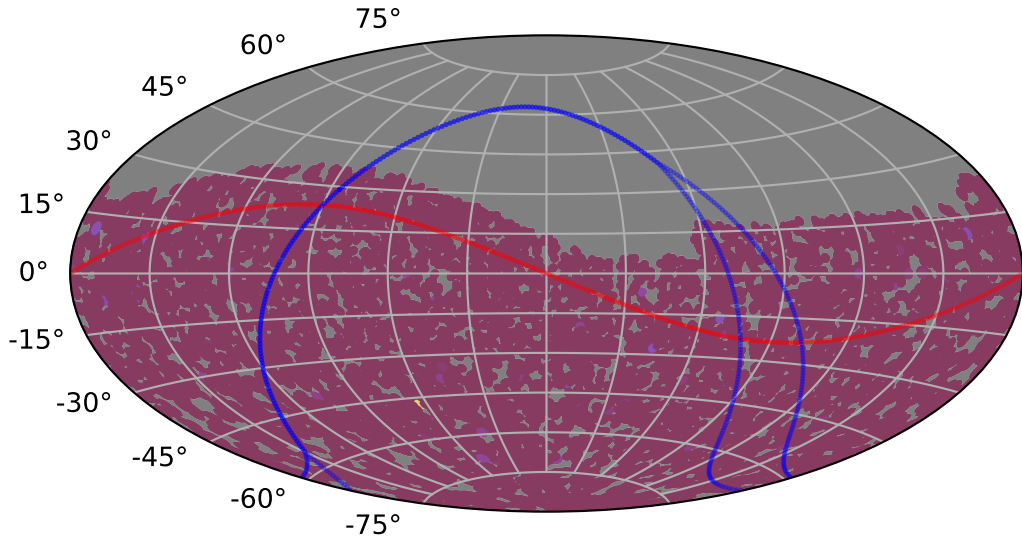

too_ignore_10_4v3.4_10yrs : TDE_Quality_some_color_pu_pnum

TDE_Quality_some_color_pu_pnum
(Bad: 0, Good (obs every 2 night): 1)