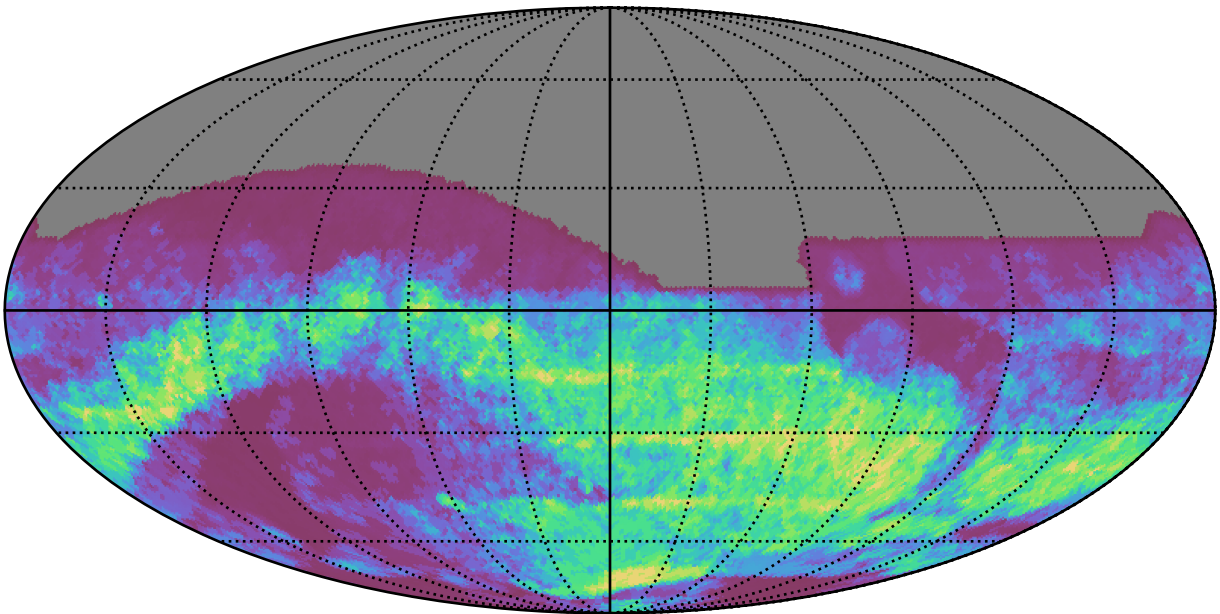

too_ignore_10_4v3.4_10yrs : GalPlaneSeasonGapsTimescales_xray_binaries_map_Tau_55_0

0.0 0.1 0.2 0.3 0.4 0.5 0.6 0.7 0.8 0.9 1.0
GalPlaneSeasonGapsTimescales_xray_binaries_map_Tau_55_0
(MJD mag)