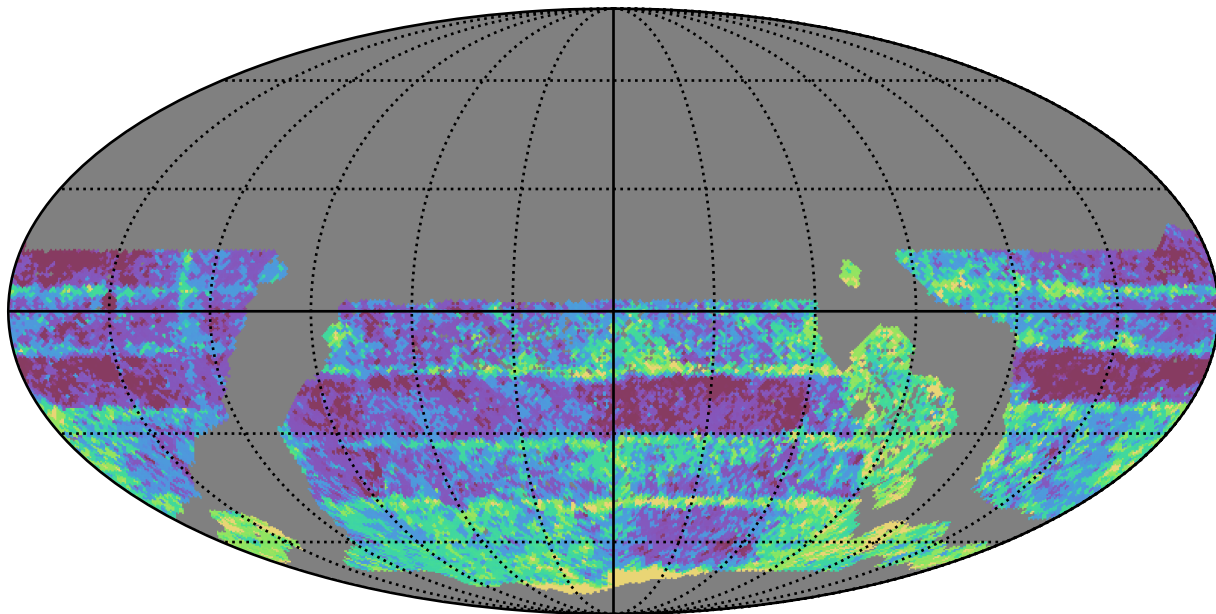

too_ignore_10_4v3.4_10yrs WFD r band: Median Inter-Night Gap

Median Inter-Night Gap (days)