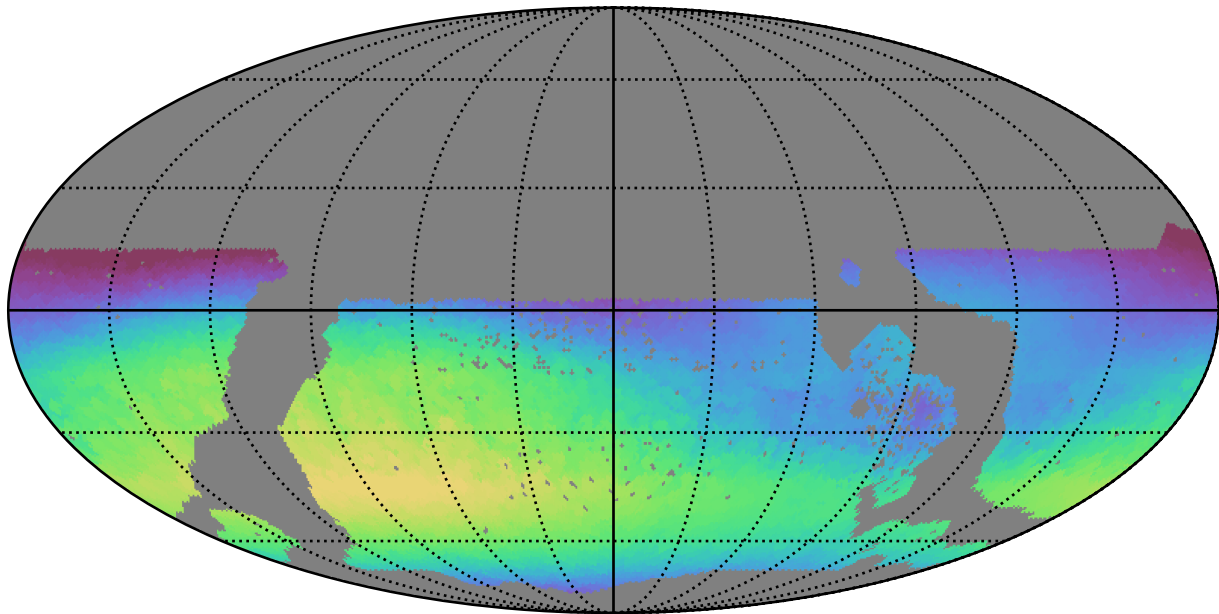

too\_ignore\_10\_4v3.4\_10yrs WFD all bands: Max skyBrightness

22.55 22.575 22.600 22.625 22.650 22.675 22.700 22.725 22.750 22.775 22.800

Max skyBrightness (mag/sq arcsec)