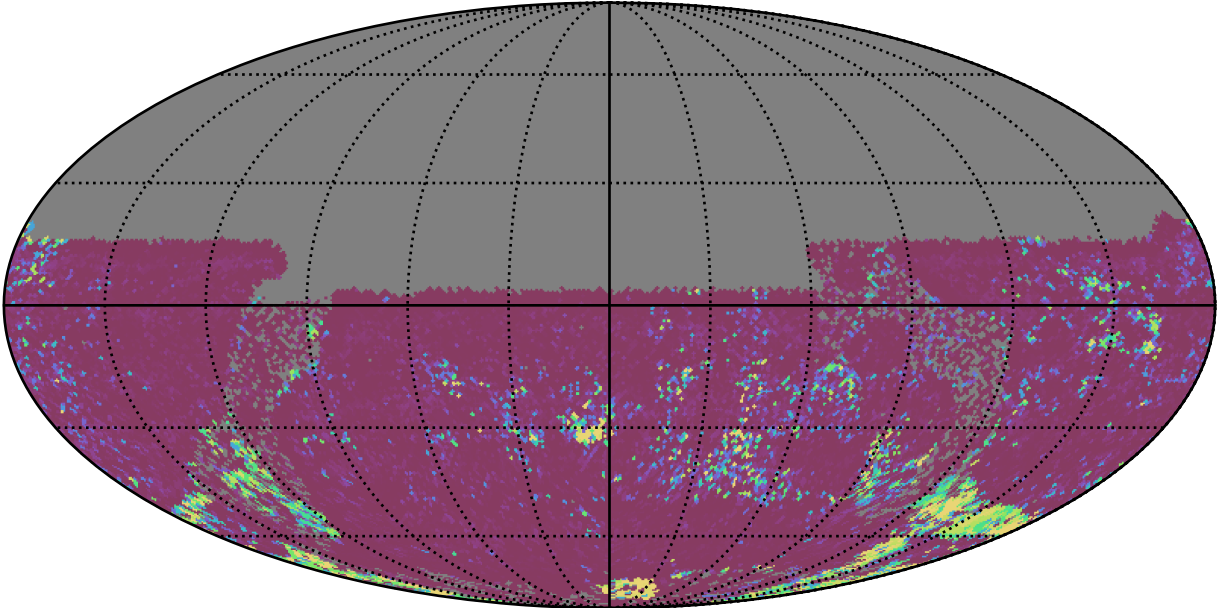

too_ignore_10_4v3.4_10yrs All sky u band: 75th Percentile Intranight Timespan

75th Percentile Intranight Timespan (minutes)