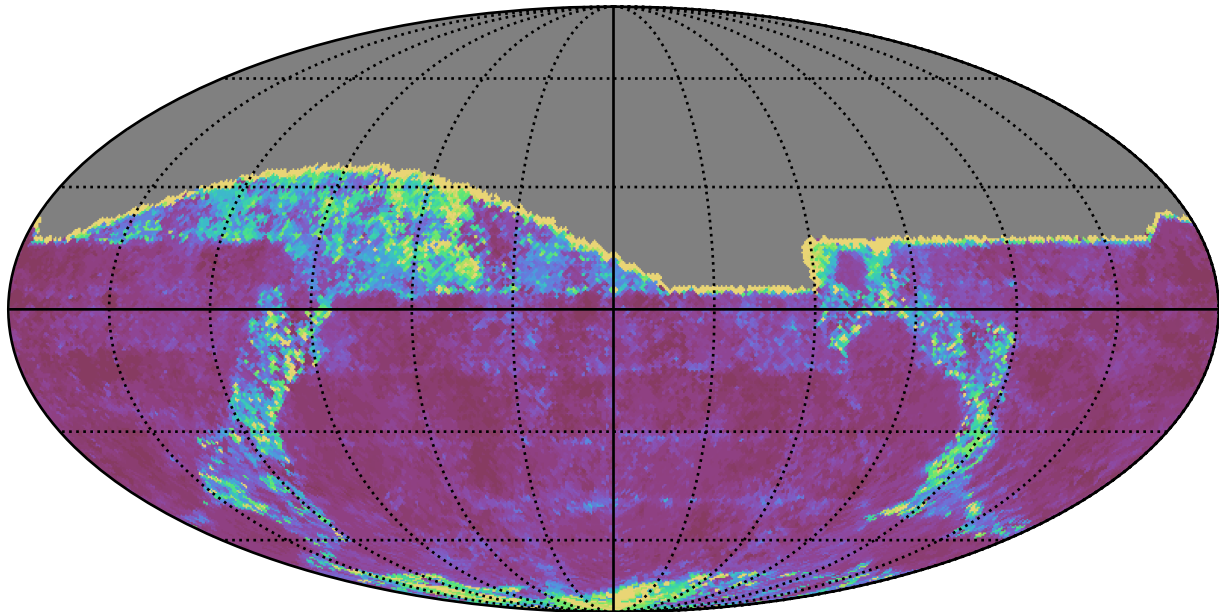

too_ignore_10_4v3.4_10yrs All sky g band: 20thPercentile Inter-Night Gap

20thPercentile Inter-Night Gap
(days)