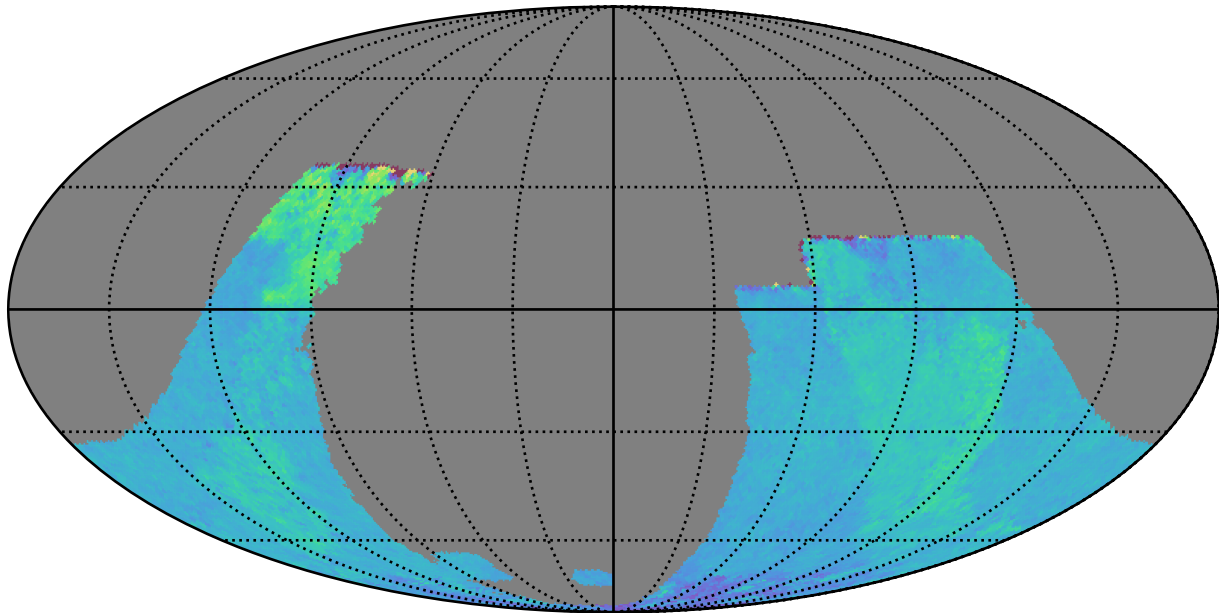

too_ignore_10_1v3.4_10yrs : GalplaneTimePerFilter_galactic_plane_map_i

GalplaneTimePerFilter_galactic_plane_map_i
(filter mag MJD s)