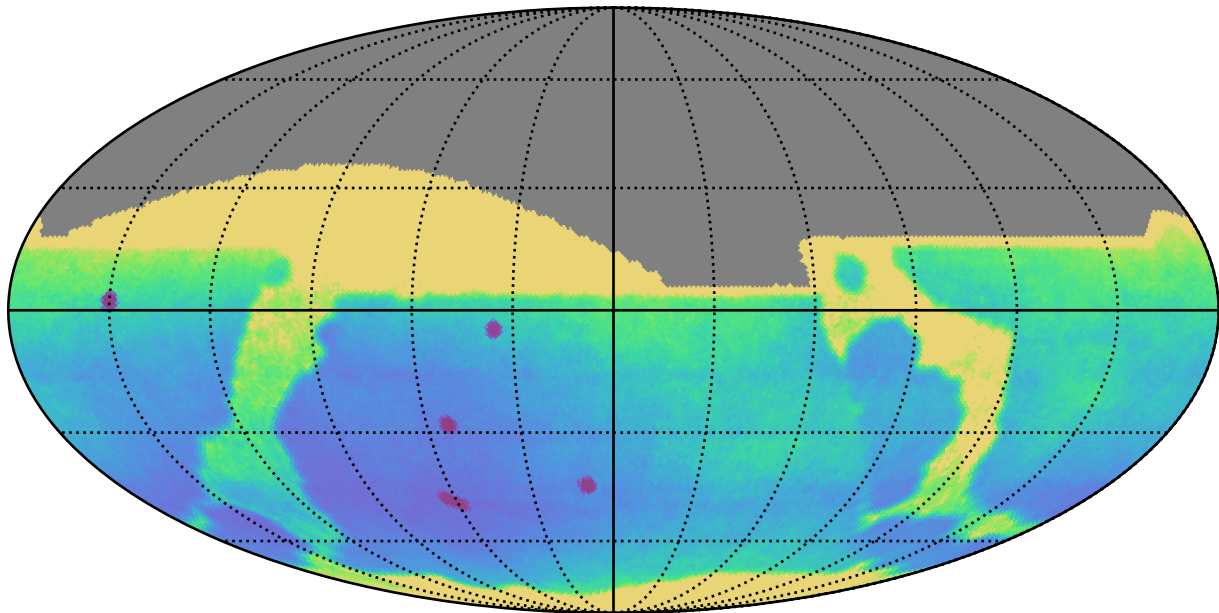

too_ignore_10_1v3.4_10yrs All sky: Parallax Uncert @ 24.0

Parallax Uncert @ 24.0 (mas)