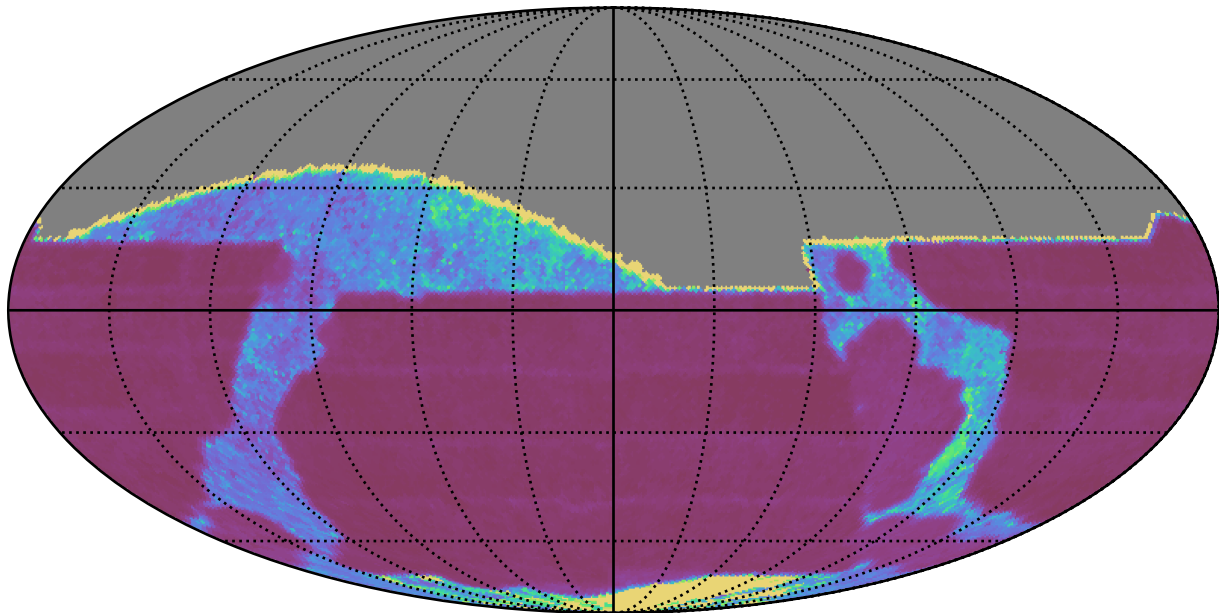

too_ignore_10_1v3.4_10yrs All sky i band: Median Inter-Night Gap

Median Inter-Night Gap (days)